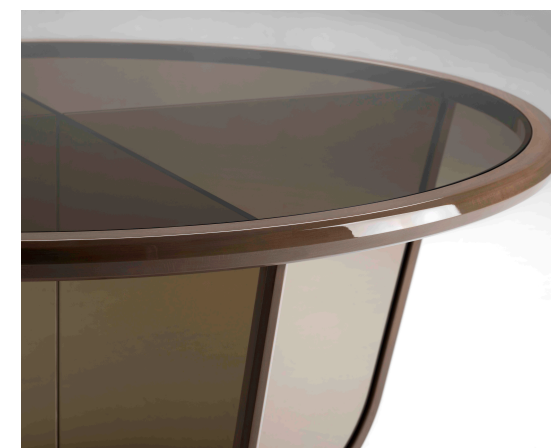

CVF096

Dimensioni/dimensions: L/W 150 x P/D 150 x H 77,4cm