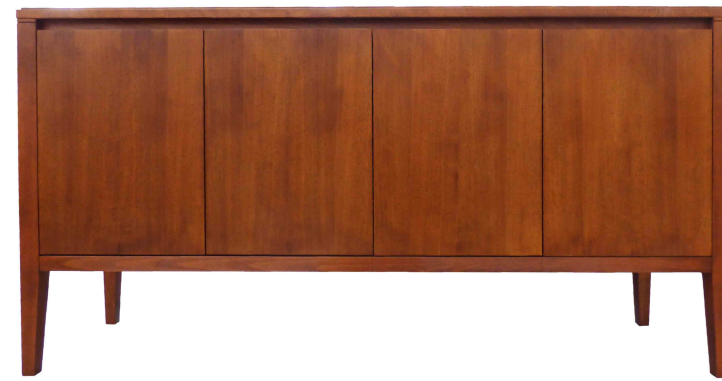

CVA047

Mobile bagno/mobile bathroom
Dimensioni/dimensions: L/W 104 x P/D 50 x H 78,5cm

CVA048

Mobile bagno/mobile bathroom
Dimensioni/dimensions: L/W 201 x P/D 50 x H 78,5cm

custom pieces

pezzi custom

Prestige®