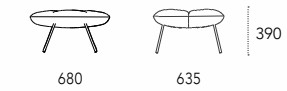

Mantra Armchair & Pouf

p. 18 - 22 - 148 - 158

design: Gino Carollo

Poltrona con poggiatesta e pouf con rivestimento in pelle, ecopelle o tessuto; piedini in metallo verniciato.

Armchair with headrest and pouf upholstered in leather, ecoleather or fabric; painted metal feet.

Dimensioni - Dimensions (mm)

Poltrona - Armchair

Pouf

Mantra Armchair & Pouf

p. 18 - 22 - 148 - 158

design: Gino Carollo

Poltrona e pouf con rivestimento in pelle, ecopelle o tessuto; piedini in metallo verniciato.

Armchair and pouf upholstered in leather, ecoleather or fabric; painted metal feet.

Dimensioni - Dimensions (mm)

Poltrona - Armchair

Pouf