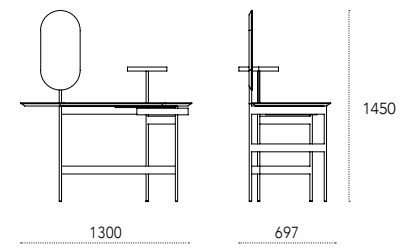

Mira Desk con mensolina, Mira Beauty con specchio e svuotatasche.

Painted metal desk with rotating drawer and metal or ceramic top.

Mira Desk with small shelf, Mira Beauty with mirror and emptying tray.

Dimensioni - Dimensions (mm)

Mira Desk

Dimensioni - Dimensions (mm)

Mira Beauty

Levia Console

design: Gino Carollo

Console in metallo verniciato con profili a sezione quadrata di 8mm.

Painted metal console table with 8 mm square section profiles.