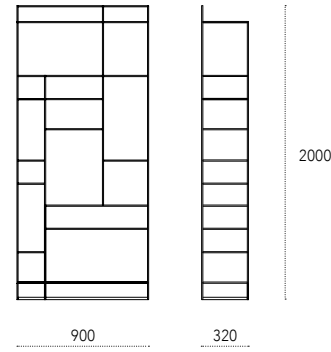

Levia Medium