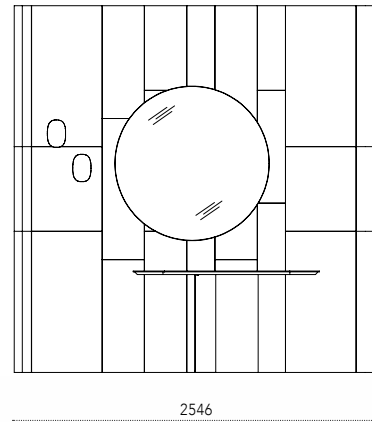

Caddy System - Ingresso / Entrance

p. 40 - 78 - 132 - 190

design: Gino Carollo

Soluzione Caddy per l'ingresso composta da pannelli in metallo e ceramica, pannelli angolari con spigolo arrotondato, pannelli Caddy Light luminosi. Accessori magnetici: specchio Snow e appendini Spring.

Caddy entrance wall system consisting of metal and ceramic panels, corner panels with rounded edges, and Caddy Light luminous panels. Magnetic accessories: Snow mirror and Spring hangers.

Dimensioni - Dimensions (mm)

Caddy entrance - side A