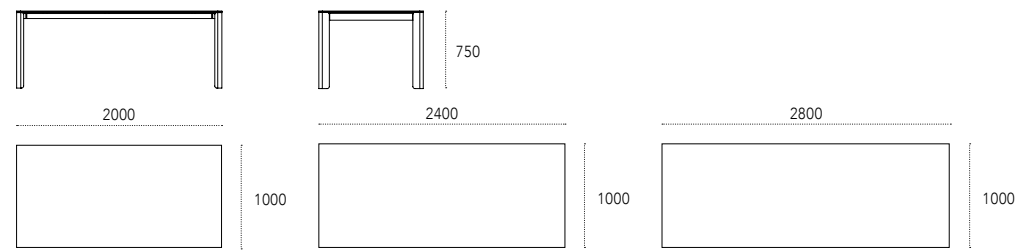

Crave p. 68 - 72

design: Gino Carollo

Tavolo con base in metallo verniciato, top in vetro, ceramica o metallo.

Dining table with painted metal base and glass, ceramic or metal top.

Dimensioni - Dimensions (mm)