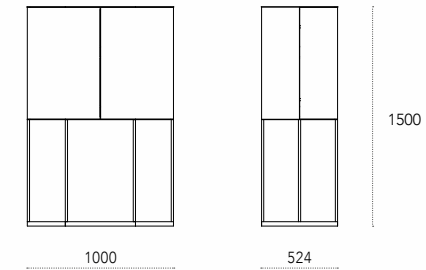

Asteria Lounge

p. 40 - 44 - 48

design: Studio 28

Mobile bar in legno laccato con base e top in metallo verniciato.

Ripiano interno in vetro, fondo a specchio e illuminazione LED interna opzionale.

Lacquered wooden bar cabinet with painted metal base and top. Internal glass shelf, mirrored back and optional internal LED lighting.

Dimensioni - Dimensions (mm)