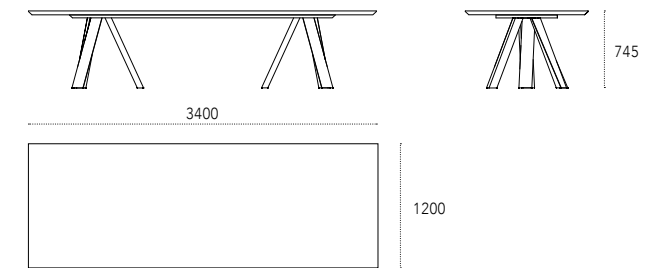

Ki XL

design: Studio 28

Tavolo con base in metallo verniciato e top in legno.

Dining table with painted metal base and wooden top.

Dimensioni - Dimensions (mm)