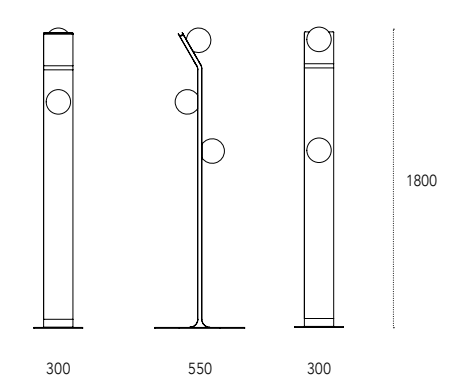

Brand Floor