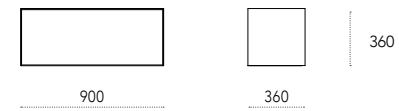

Pensile - Wall unit