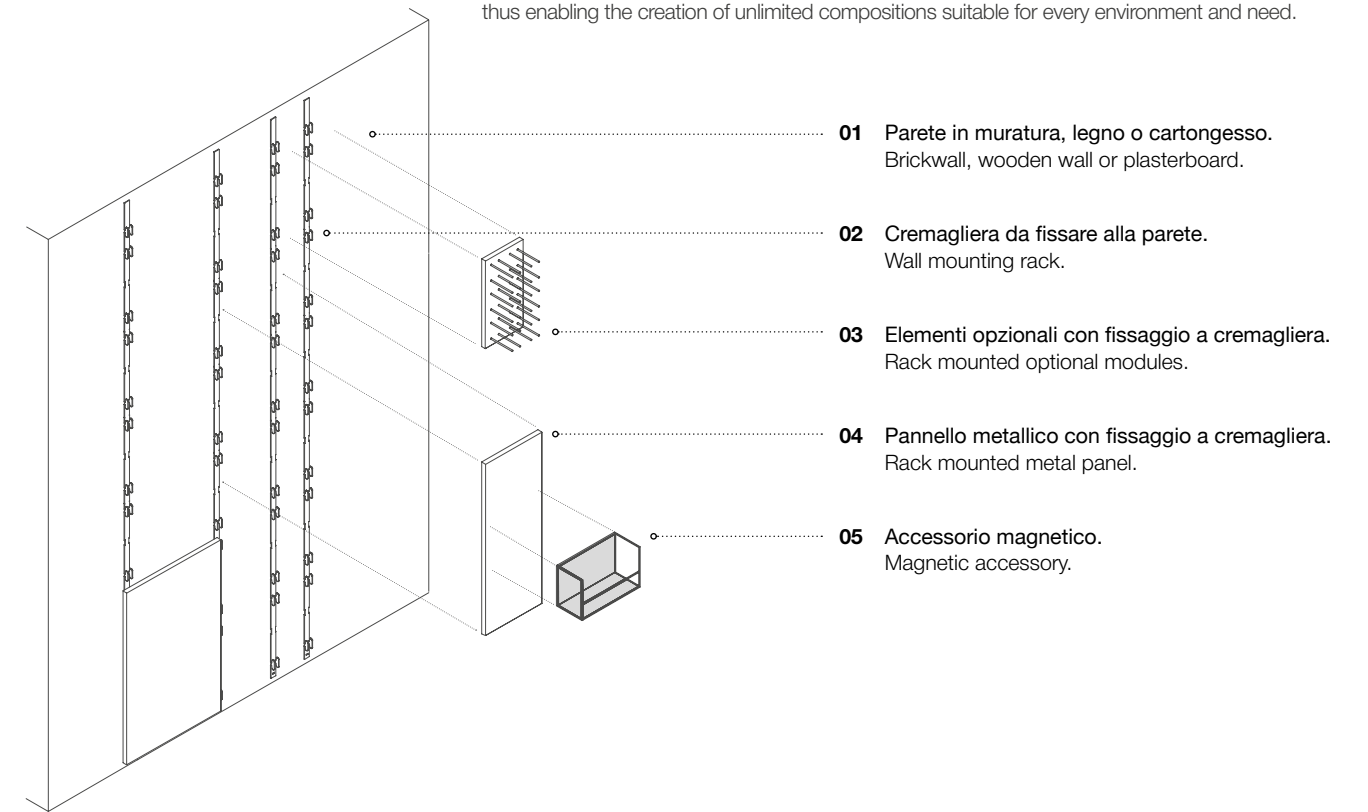

Libera Round

design: Gino Carollo

Libreria in metallo e legno componibile magneticamente.
Magnetic bookcase made of painted metal and wooden elements.

Jacques

design: Studio 28

Scrivania in metallo verniciato con cassetto. Schienale metallico e piano d'appoggio in ceramica.
Painted metal desk with drawer. Metal backpanel and ceramic top.

Caddy

Boiserie decorativa e funzionale formata da pannelli in metallo, legno, ceramica o specchio.
L'anima metallica dei pannelli permette di applicare una vasta gamma di accessori magnetici, creando illimitate composizioni adatte ad ogni ambiente ed esigenza.

Decorative and functional wall paneling system composed of metal, wood, ceramic or mirror panels.
The panels' metal core makes them compatible with a wide range of magnetic accessories, thus enabling the creation of unlimited compositions suitable for every environment and need.