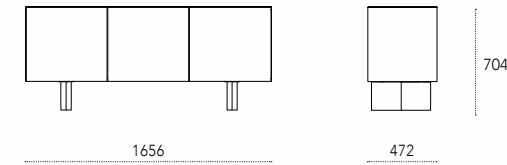

Minerva

design: Studio 28

Madia rivestita in metallo verniciato con piedini romboidali in metallo. Apertura push-pull e ripiani interni in vetro.
Painted metal sideboard with rhomboid metal feet. Push-pull opening and internal glass shelves.

Dimensioni - Dimensions (mm)
Minerva 3