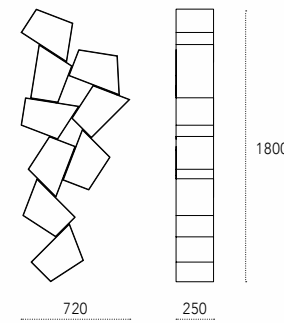

W Su Line

design: Diego Collareda - Etimodesign

Libreria a parete in metallo verniciato. Installabile in verticale o in orizzontale.

Wall-mounted bookcase in painted metal. Horizontal or vertical installation.

Dimensioni - Dimensions (mm)

Verticale - Vertical