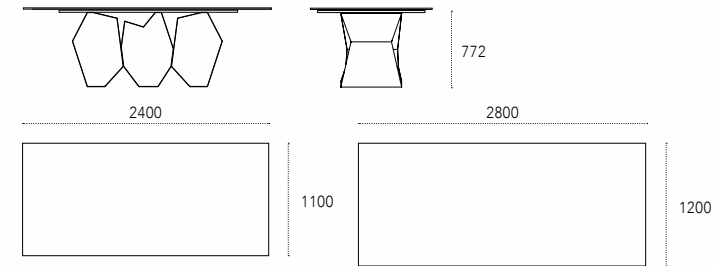

Quasimodo

design: Adriani e Rossi

Tavolo con base in metallo verniciato, top in vetro, legno, ceramica o metallo.

Dining table with painted metal base and glass, wood, ceramic or metal top.

Dimensioni - Dimensions (mm)

Piano rettangolare - Rectangular top