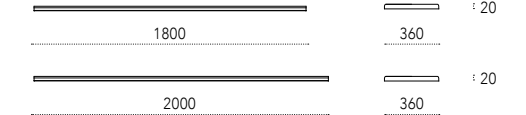

Dimensioni - Dimensions (mm)

Composition 01

Composition 02

Supporto magnetico
Magnetic support

Ripiani metallo Metal shelves

Supporti magnetici Magnetic supports

Su

design: Diego Collareda - Etimodesign