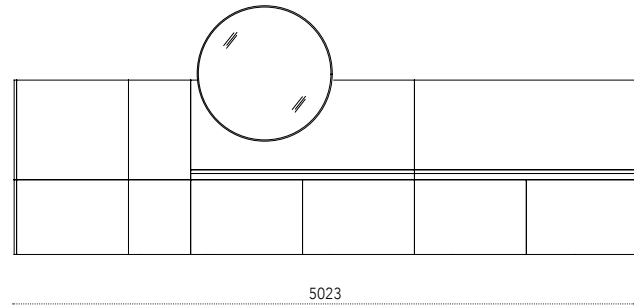

Caddy System - Zona notte / Bedroom

p. 106 - 160

design: Gino Carollo

Parete Caddy per la camera da letto, composta da pannelli in metallo verniciato, scrittoio Bench e specchio Snow.
Letto con testiera magnetica Bounce e comodini Iron con cassetto.

Caddy wall system for the bedroom, consisting of painted metal panels, Bench desk and Snow mirror.
Bounce bed with magnetic headboard and Iron bedside tables with drawer.

Dimensioni - Dimensions (mm)

Caddy bedroom - side A