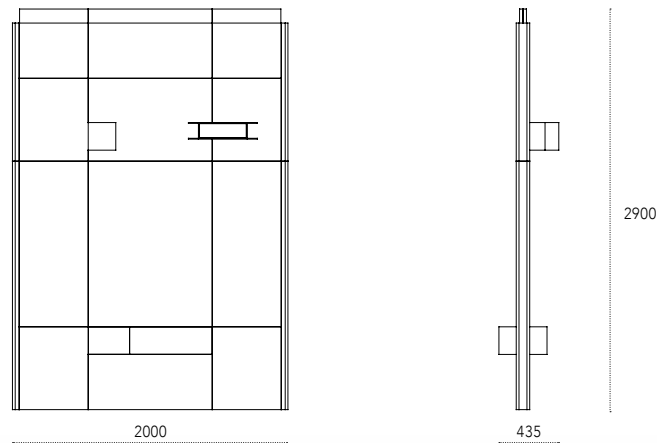

Caddy Stand App - Parete divisoria / Partition wall

design: Gino Carollo

p. 84

Parete divisoria Caddy Stand App composta da pannelli in metallo e rivestiti in legno, un vano passante orizzontale, mensole magnetiche Ellix Cart e Ellix Swing.

Caddy Stand App partition wall consisting of metal and wood-clad panels, a horizontal through compartment, Ellix Cart and Ellix Swing magnetic shelves.

Dimensioni - Dimensions (mm)