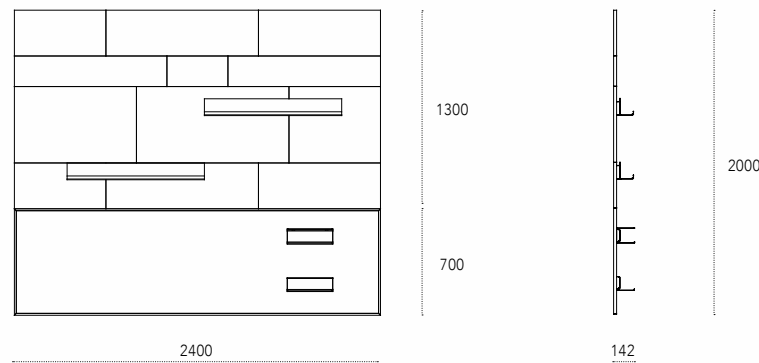

Caddy magnetic kitchen composition with illuminated glass back panel. Caren magnetic kitchen accessories and Docet shelves.

Dimensioni - Dimensions (mm)

Caddy + Magnetic backsplash

Schienali cucina / Kitchen back panels