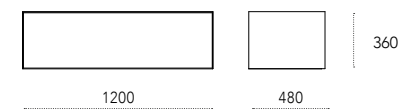

Iron p. 52 - 160 - 170
design: Ronda Design Lab

Collezione di basi e pensili in metallo verniciato con anta a cassetto o a ribalta. Anta disponibile in metallo o legno con apertura push-pull.
Collection of TV units and wall units in painted metal with drawer or flap door. Door available in metal or wood with push-pull opening.

Dimensioni - Dimensions (mm)

Base - Base