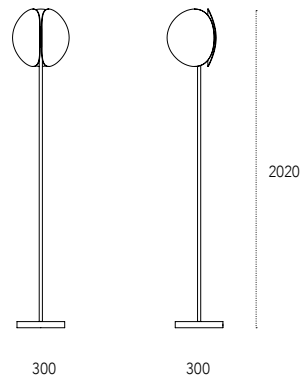

Flake Floor

p. 18 - 170 - 177

design: Gino Carollo

Lampada LED da terra in metallo verniciato.

LED floor lamp in painted metal.

Dimensioni - Dimensions (mm)

Flake Floor