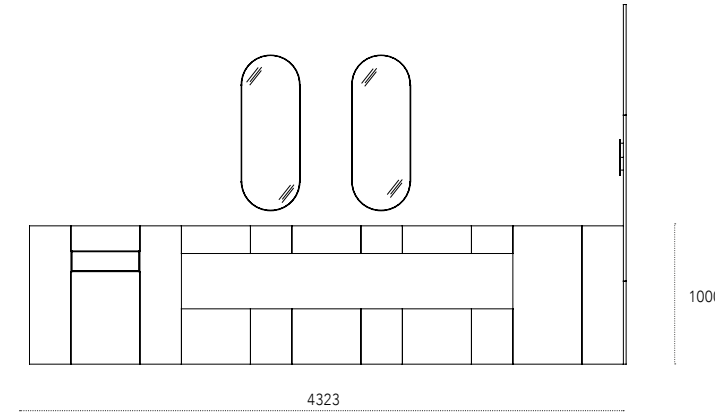

Caddy System - Sala da bagno / Bathroom

p. 164

design: Gino Carollo

Composizione magnetica Caddy per la sala da bagno, composta da pannelli in metallo e ceramica e pannelli Warm App riscaldanti.
Accessori bagno magnetici Bain e appendini magnetici Snap.

Magnetic Caddy composition for the bathroom, consisting of metal and ceramic panels and heating Warm App panels.
Bain magnetic bathroom accessories and Snap magnetic hangers.

Dimensioni - Dimensions (mm)

Caddy bathroom - side A