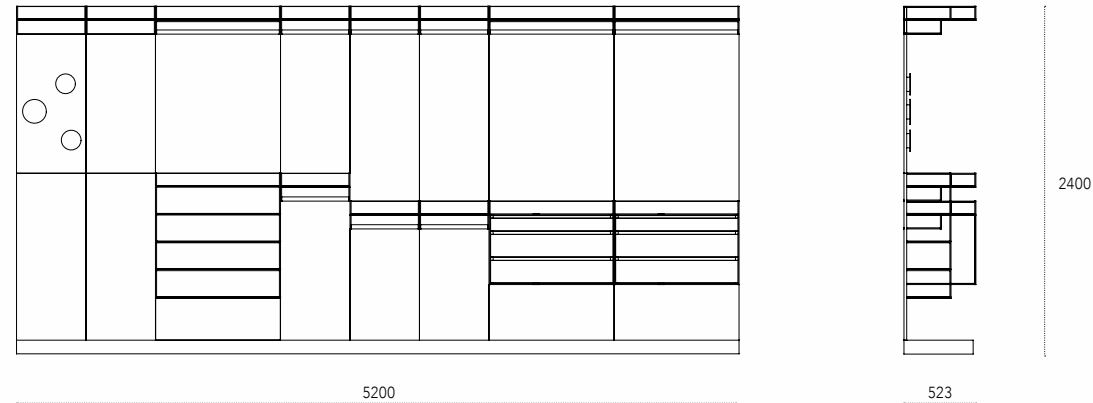

Caddy System - Cabina armadio / Wardrobe

p. 106 - 116

design: Gino Carollo

Parete attrezzata Caddy per cabina armadio composta da pannelli in metallo e pannelli rivestiti in legno, una pedana laccata, moduli cassettera sospesi, ripiani con porta abiti e una scaffalatura in metallo. Appendini magnetici Snap.

Caddy walk-in wardrobe wall consisting of metal and wood-clad panels, a lacquered platform, suspended drawer modules, shelves with clothes racks and a metal shelving unit. Snap magnetic hangers.

Dimensioni - Dimensions (mm)

Caddy Wardrobe