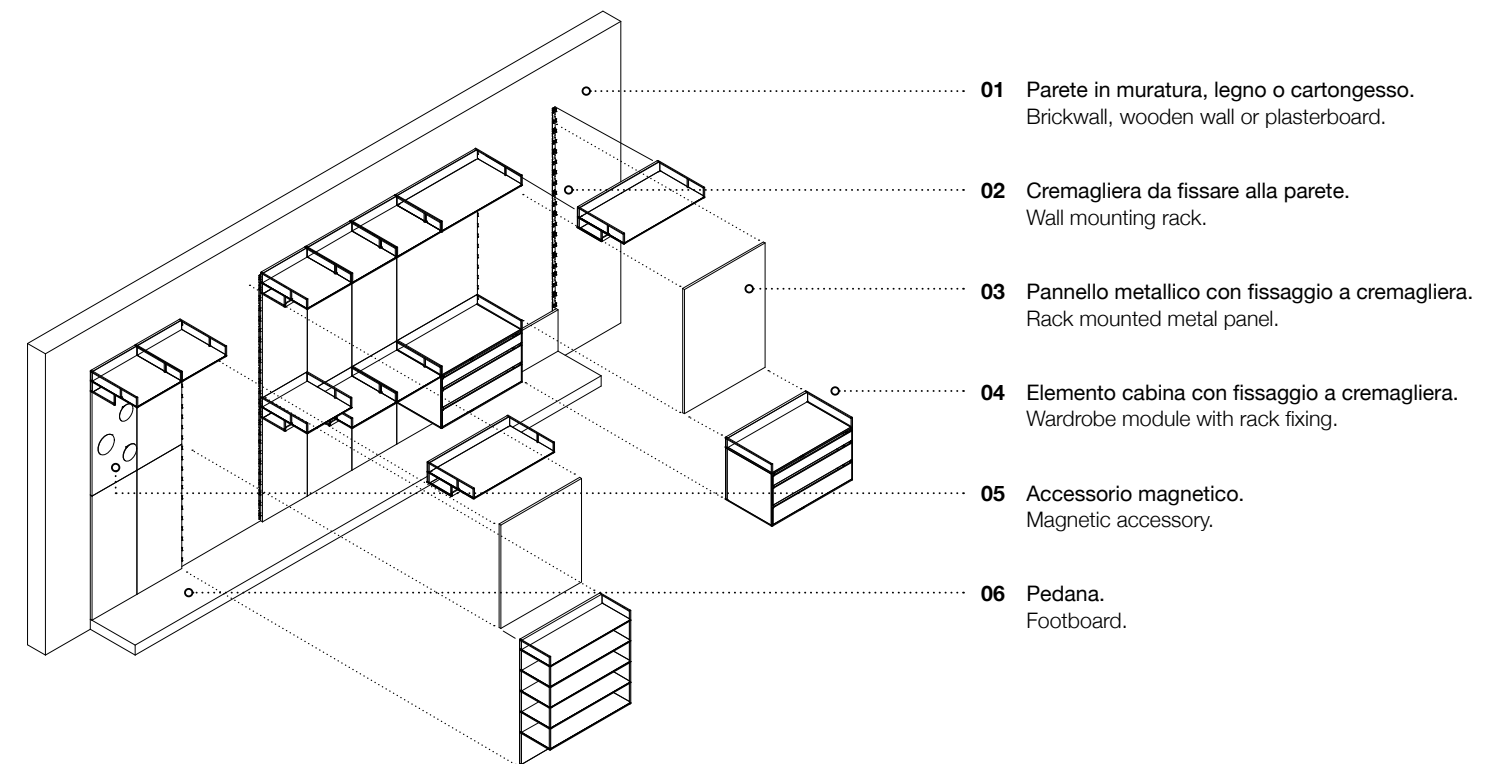

Caddy Wardrobe

Collezione di moduli dedicati alla cabina armadio, da integrare al sistema di pannelli Caddy tradizionale. Cassettiere sospese o in appoggio, scaffalature, ripiani con porta abiti e pedana, realizzati con le modularità e i sistemi di fissaggio compatibili con il sistema Caddy, ne ampliano le possibilità di impiego, anche oltre i confini della cabina armadio. Ripiani con sistema di illuminazione LED integrato.

Collection of modules dedicated to the walk-in wardrobe, to be integrated with the traditional Caddy panel system. Suspended or free-standing drawer units, shelving, shelves with garment racks and platforms, made with the same modularity and installation as the Caddy system, extend its application areas, even beyond the boundaries of the walk-in wardrobe. Shelves with integrated LED lighting system.