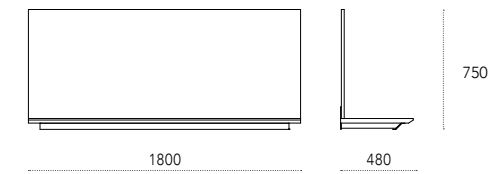

Iron p. 52 - 160 - 170
design: Ronda Design Lab

Collezione di basi e pensili in metallo verniciato con anta a cassetto o a ribalta. Anta disponibile in metallo o legno con apertura push-pull.
Collection of TV units and wall units in painted metal with drawer or flap door. Door available in metal or wood with push-pull opening.

Dimensioni - Dimensions (mm)

Base - Base

Pensile - Wall unit

Bench p. 160 - 163 - 170
design: Studio 28

Mobile TV o scrittoio composto da un ripiano in legno ed uno schienale in legno o in metallo.
TV or desk unit consisting of a wooden shelf and a wooden or metal back.

Dimensioni - Dimensions (mm)

Bench

Bench Lite