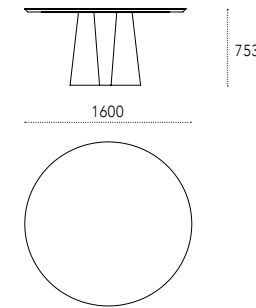

Jupe Round

p. 34

design: Gino Carollo

Tavolo con base in metallo verniciato, top in vetro, legno o metallo.

Dining table with painted metal base and glass, wood or metal top.

Dimensioni - Dimensions (mm)

Piano in vetro o legno - Glass or wood top