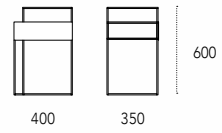

Atik medium
destro - right