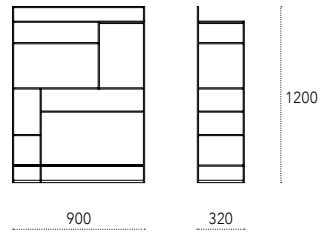

Levia p. 52 - 56
design: Gino Carollo

Libreria in metallo verniciato con profili a sezione quadrata di 8 mm.
Painted metal bookcase with 8 mm square section profiles.

Dimensioni - Dimensions (mm)
Levia Small