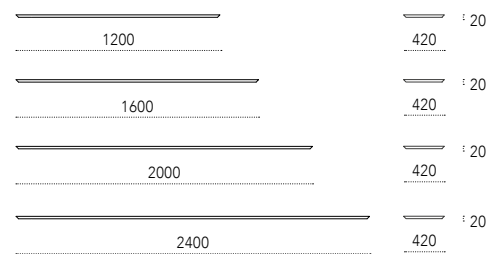

Dimensioni - Dimensions (mm)

Composition 01

Composition 02

Supporto magnetico
Magnetic support

Ripiani Shelves

Supporti magnetici Magnetic supports

Libera Round

magnetika 