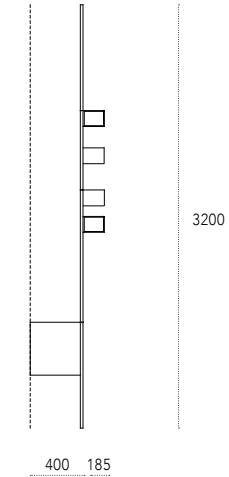

Caddy System - Parete camino / Fireplace wall

p. 18 - 106 - 170 - 174

design: Gino Carollo

Rivestimento Caddy per la parete camino, composto da pannelli in metallo e ceramica. Mensole magnetiche Ellix Cart e Ellix Swing.

Caddy fireplace wall cladding consisting of metal and ceramic panels. Ellix Cart and Ellix Swing magnetic shelves.

Dimensioni - Dimensions (mm)