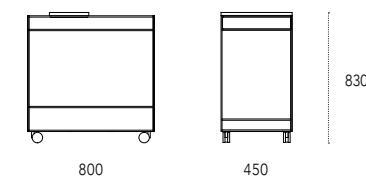

Spot p. 26
design: Studio 28

Carrello portavivande in metallo verniciato con ripiano superiore in ceramica o metallo. Tagliere e porta bottiglie opzionali.
Painted metal food trolley with ceramic or metal top shelf. Optional cutting board and bottle holder.

Dimensioni - Dimensions (mm)