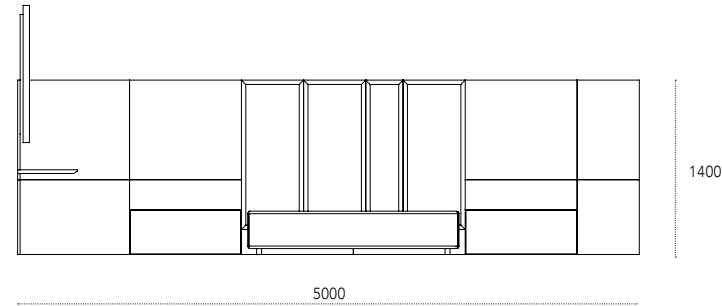

Caddy bedroom - side B