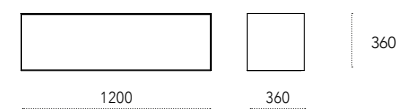

Pensile - Wall unit