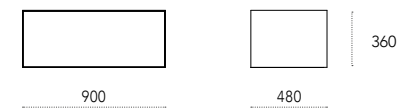

Iron p. 52 - 160 - 170
design: Ronda Design Lab

Collezione di basi e pensili in metallo verniciato con anta a cassetto o a ribalta. Anta disponibile in metallo o legno con apertura push-pull.
Collection of TV units and wall units in painted metal with drawer or flap door. Door available in metal or wood with push-pull opening.

Dimensioni - Dimensions (mm)

Base - Base