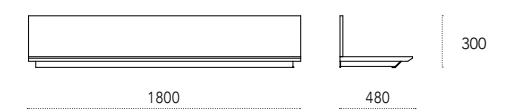

Iron p. 52 - 160 - 170
design: Ronda Design Lab

Collezione di basi e pensili in metallo verniciato con anta a cassetto o a ribalta. Anta disponibile in metallo o legno con apertura push-pull.
Collection of TV units and wall units in painted metal with drawer or flap door. Door available in metal or wood with push-pull opening.

Dimensioni - Dimensions (mm)

Base - Base

Pensile - Wall unit

Bench p. 160 - 163 - 170
design: Studio 28

Mobile TV o scrittoio composto da un ripiano in legno ed uno schienale in legno o in metallo.
TV or desk unit consisting of a wooden shelf and a wooden or metal back.

Dimensioni - Dimensions (mm)

Bench

Bench Lite