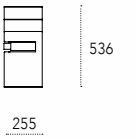

Dimensioni - Dimensions (mm)

Composition 1

Composition 2

Composition 3

Nemesi

p. 98 - 104 - 148 - 188
design: Gino Carollo

Madia rivestita in metallo verniciato con ante in metallo, ceramica o legno. Apertura push-pull e ripiani interni in vetro.
Painted metal sideboard with metal, ceramic or wooden doors. Push-pull opening and internal glass shelves.