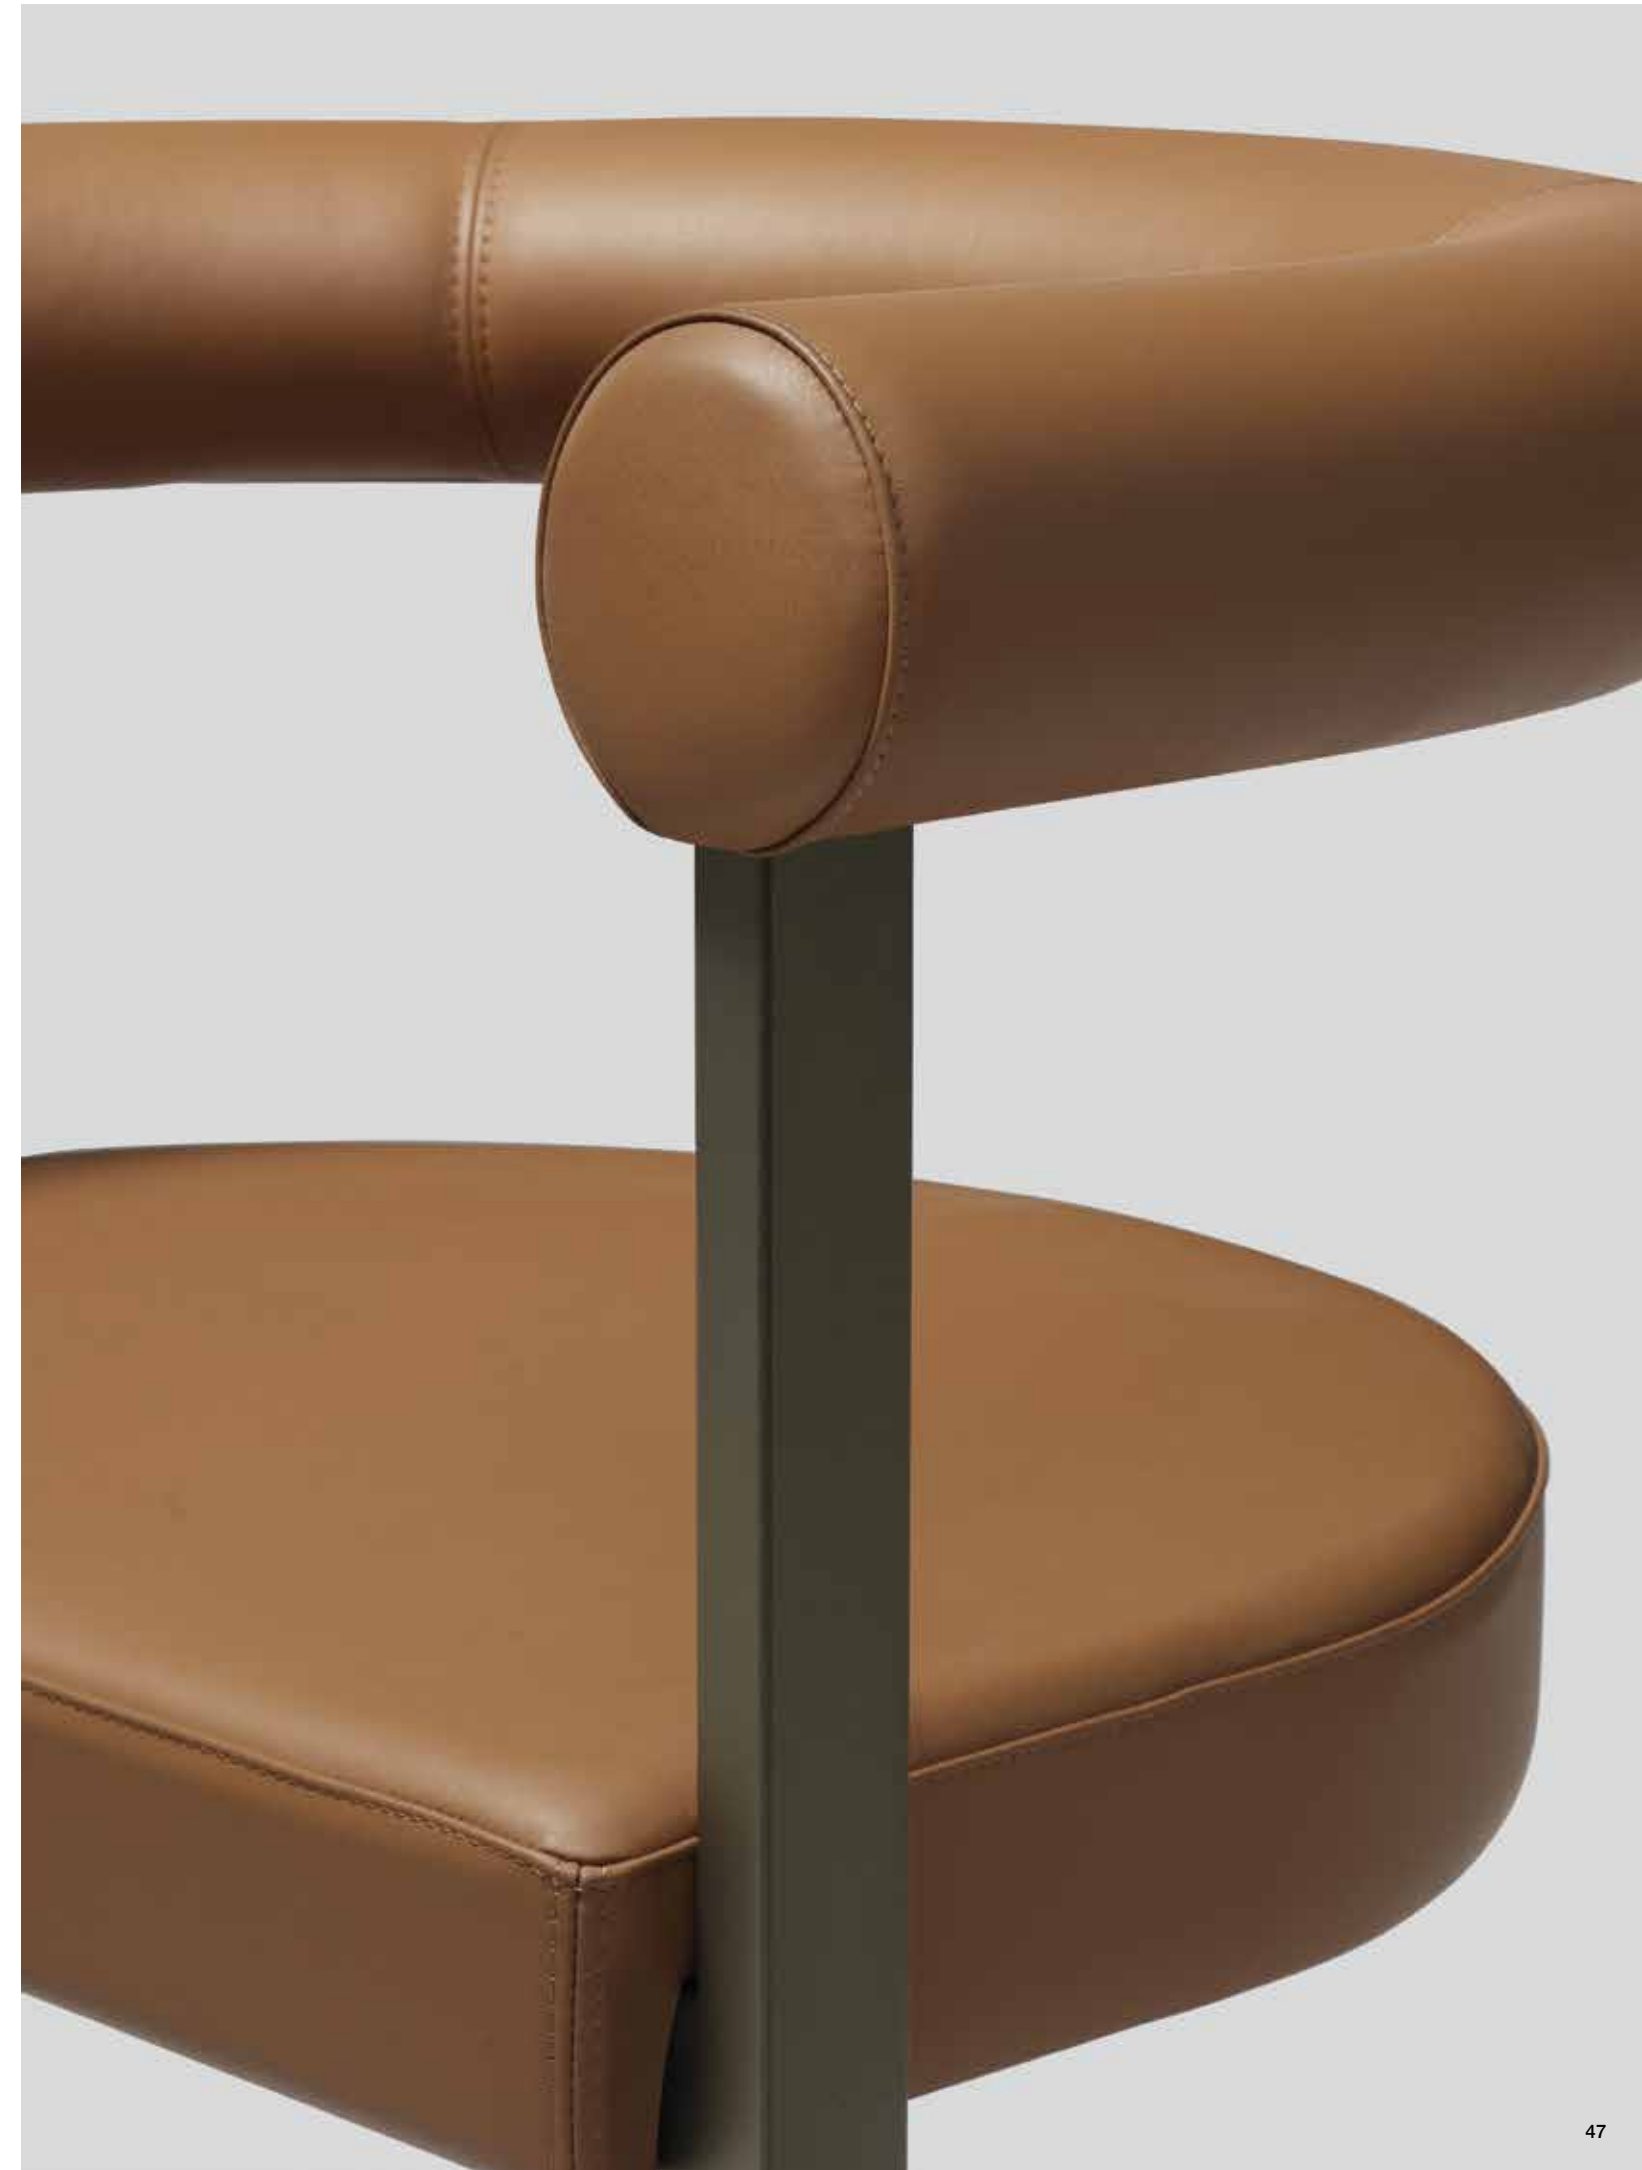

Dharma Chair

design: Studio 28

Sedia imbottita con rivestimento in pelle e telaio in metallo verniciato.
Leather upholstered chair with painted metal frame.