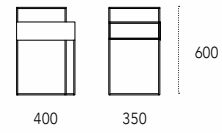

sinistro - left