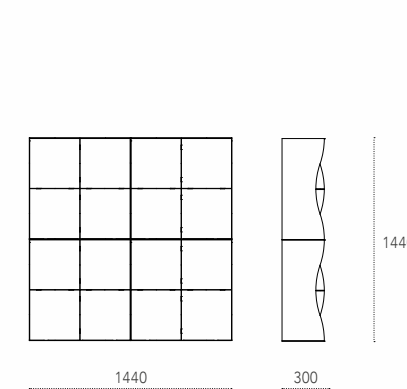

Iron-ic p. 136
design: Ronda Design Lab

Libreria modulare in metallo verniciato, utilizzabile in appoggio o a parete.
Modular bookcase in painted metal, either floor-standing or wall-mounted.

Dimensioni - Dimensions (mm)

Iron-ic composition 1