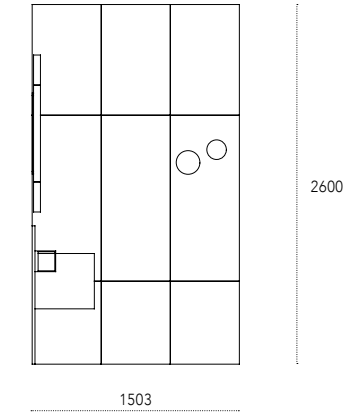

Caddy bathroom - side B