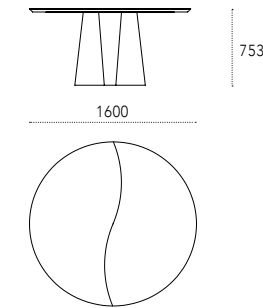

Piano in metallo - Metal top