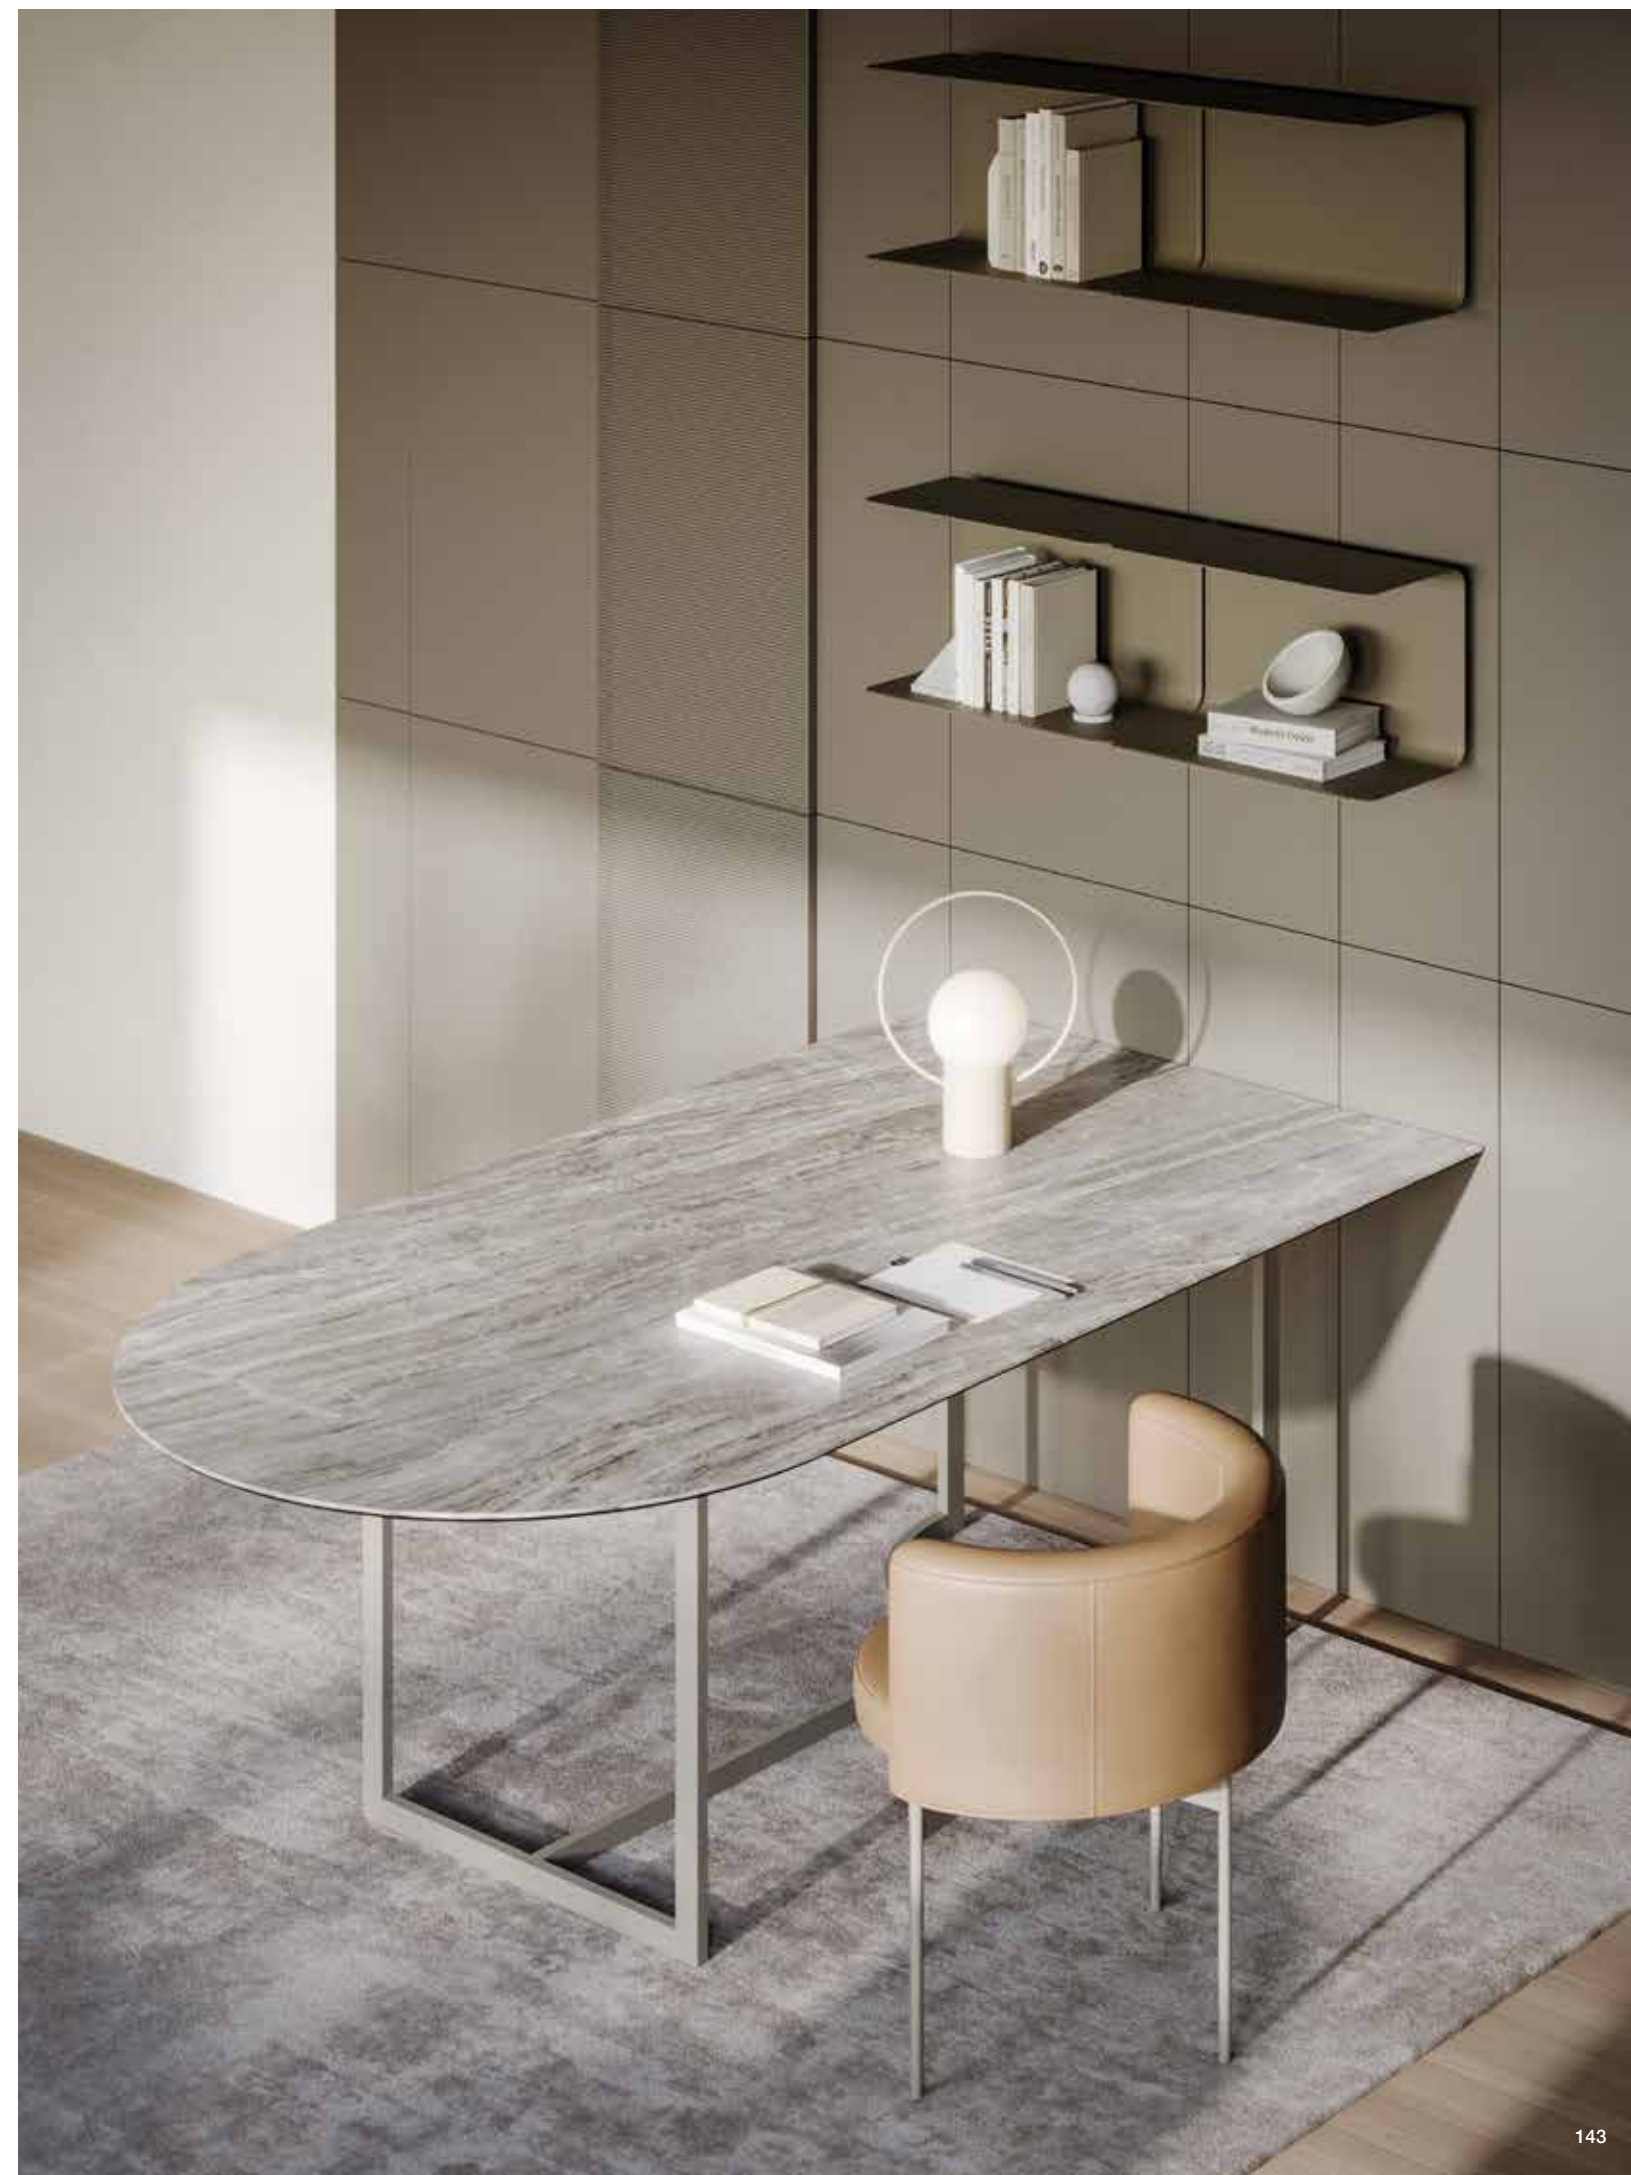

Slice

design: Studio 28

Tavolo con base in metallo verniciato e top in ceramica.
Table with painted metal base and ceramic top.