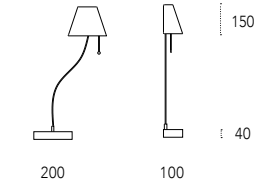

Magnetic wall light in painted metal, consisting of metal base and metal shade that can be freely positioned on the metal wall.

Dimensioni - Dimensions (mm)

Lapilla

App Design S.r.l.

Via G. Galilei, 31

36010 Zanè (VI) - Italy