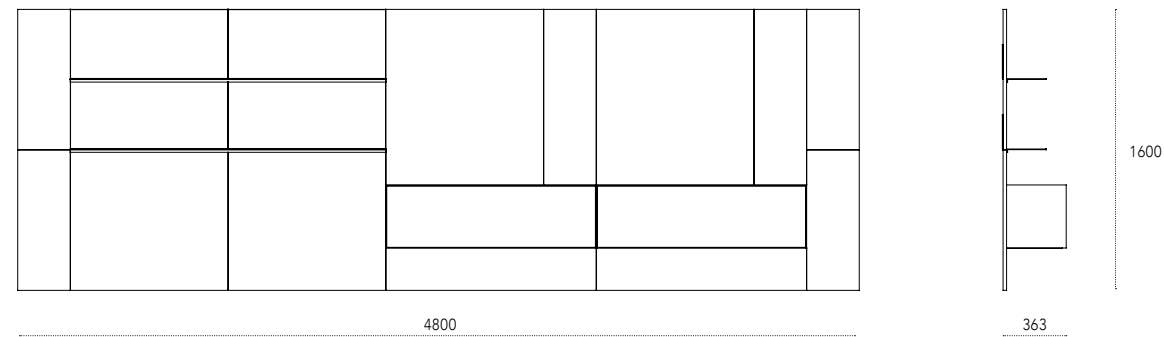

Caddy System - Parete TV / TV wall

p. 52 - 196

design: Gino Carollo

Parete TV composta da una pannelli Caddy in metallo verniciato con mensole Linearetta integrate e da contenitori pensili Iron con anta a ribalta in legno. Illuminazione LED integrata lungo il bordo inferiore di ripiani e contenitori.

TV wall consisting of Caddy painted metal panelling with integrated Linearetta shelves. Iron hanging storage units with wooden flap door. Integrated LED lighting along the lower edge of shelves and storage units.

Dimensioni - Dimensions (mm)