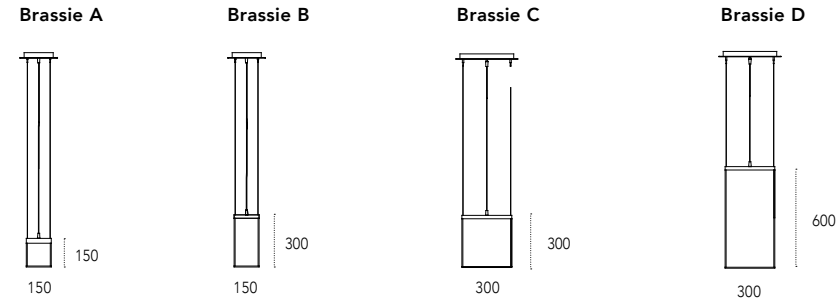

Brassie p. 148
design: Gino Carollo

Lampada a sospensione con piastra LED e telaio in metallo verniciato. Disponibile in quattro misure individuali o in composizioni di 3, 4 o 5 lampade.
Pendant lamp with LED plate and painted metal frame. Available in four individual sizes or in compositions of 3, 4 or 5 lamps.

Dimensioni - Dimensions (mm)