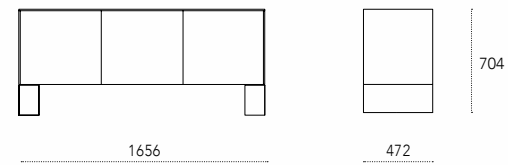

Dimensioni - Dimensions (mm)
Nemesi 3

Nemesi 4

Minerva

design: Studio 28

Madia rivestita in metallo verniciato con piedini romboidali in metallo. Apertura push-pull e ripiani interni in vetro.
Painted metal sideboard with rhomboid metal feet. Push-pull opening and internal glass shelves.