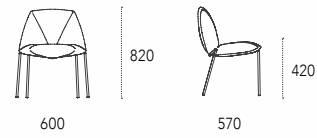

Mantra

p. 148
design: Gino Carollo

Sedia imbottita con rivestimento in pelle, ecopelle o tessuto. Gambe in metallo verniciato.
Chair upholstered in leather, eco-leather or fabric. Painted metal legs.

Dimensioni - Dimensions (mm)