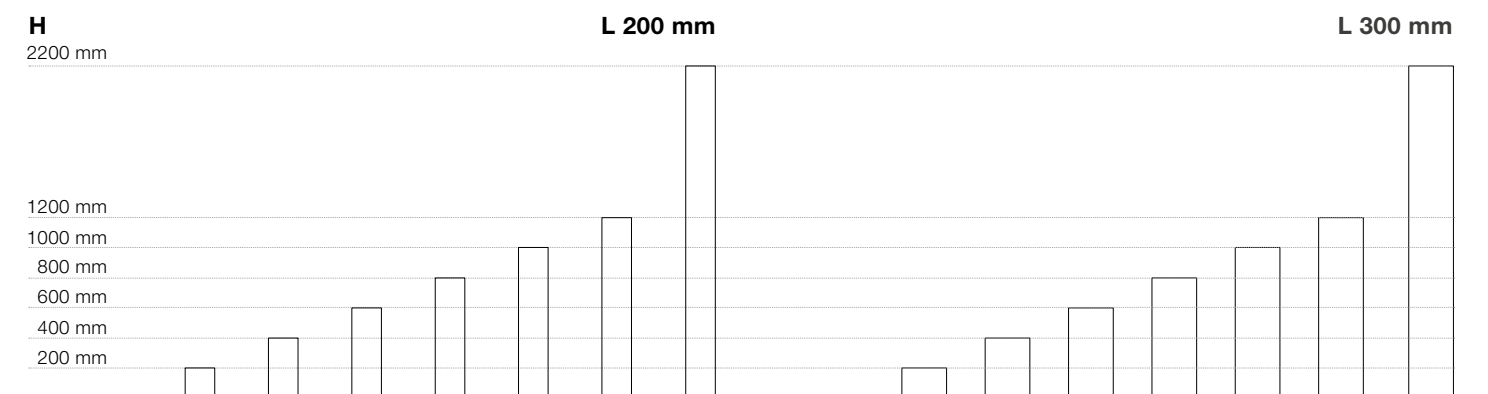

Modularità _ Modularity

Pannelli standard _ Standard sized metal panels

Profondità _ Depth **20 mm**