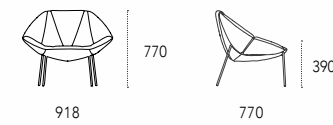

Mantra Armchair & Pouf

p. 18 - 22 - 148 - 158

design: Gino Carollo

Poltrona e pouf con rivestimento in pelle, ecopelle o tessuto; piedini in metallo verniciato.

Armchair and pouf upholstered in leather, ecoleather or fabric; painted metal feet.

Dimensioni - Dimensions (mm)

Poltrona - Armchair