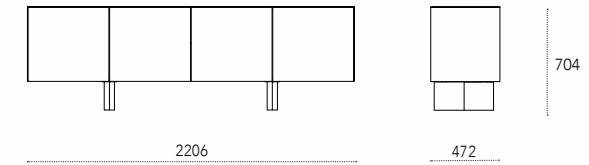

Nemesi

p. 98 - 104 - 148 - 188
design: Gino Carollo

Madia rivestita in metallo verniciato con ante in metallo, ceramica o legno. Apertura push-pull e ripiani interni in vetro.
Painted metal sideboard with metal, ceramic or wooden doors. Push-pull opening and internal glass shelves.

Dimensioni - Dimensions (mm)
Nemesi 3

Nemesi 4

Minerva

design: Studio 28

Madia rivestita in metallo verniciato con piedini romboidali in metallo. Apertura push-pull e ripiani interni in vetro.
Painted metal sideboard with rhomboid metal feet. Push-pull opening and internal glass shelves.

Dimensioni - Dimensions (mm)
Minerva 3

Minerva 4