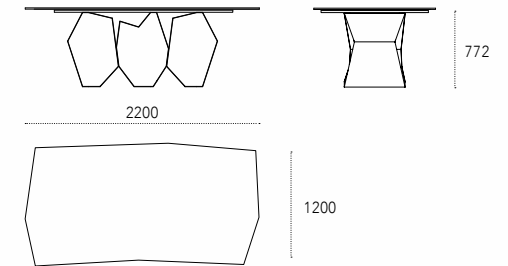

Piano irregolare - Irregular top