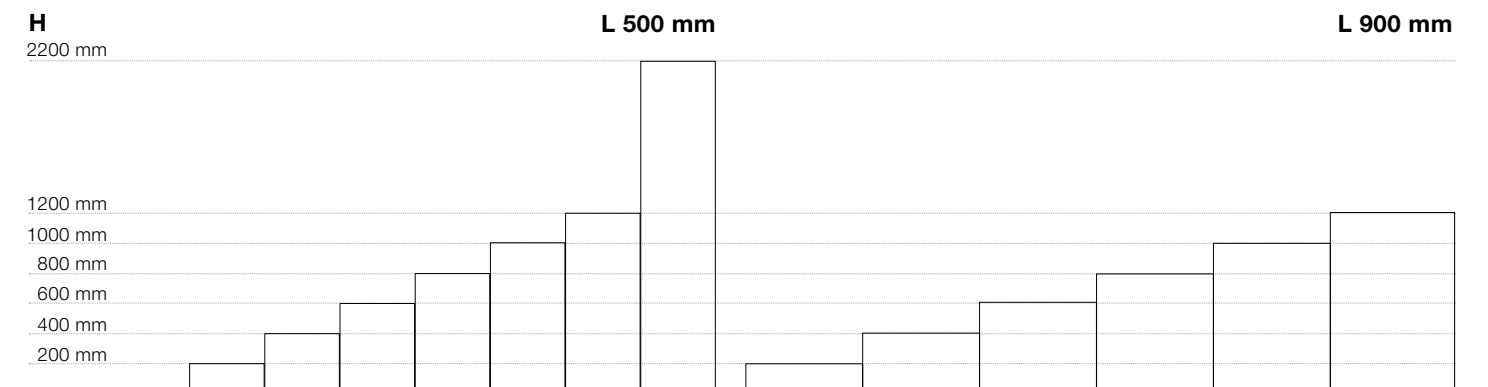

Modularità _ Modularity

Pannelli standard _ Standard sized metal panels

Profondità _ Depth **20 mm**