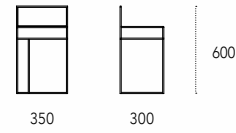

Atik

design: Gino Carollo

Tavolino asimmetrico in metallo verniciato.
Atik medium con cassetto.

Asymmetrical coffee table in painted metal.
Atik medium with drawer.

Dimensioni - Dimensions (mm)

Atik small