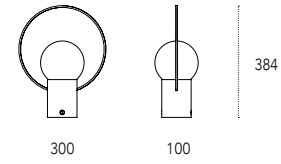

Saturn Small