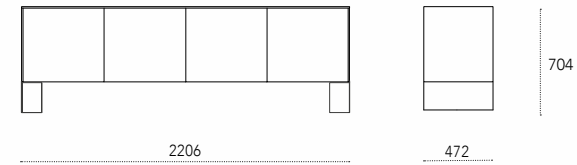

Dimensioni - Dimensions (mm)
Nemesi 3

Nemesi 4

Minerva

design: Studio 28

Madia rivestita in metallo verniciato con piedini romboidali in metallo. Apertura push-pull e ripiani interni in vetro.
Painted metal sideboard with rhomboid metal feet. Push-pull opening and internal glass shelves.