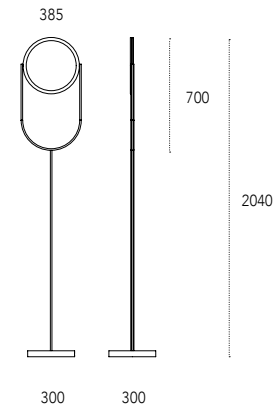

Flake Floor

p. 18 - 170 - 177

design: Gino Carollo

Lampada LED da terra in metallo verniciato.

LED floor lamp in painted metal.

Dimensioni - Dimensions (mm)

Flake Floor

Lift Floor

design: Studio 28

Lampada da terra con piastra LED bifacciale orientabile e telaio in metallo verniciato.

Floor lamp with double-sided adjustable LED plate and painted metal frame.

Dimensioni - Dimensions (mm)

Lift Floor

Pivot

design: Gino Carollo

Lampada da terra in metallo con piastra LED posizionata sotto il piano superiore in ceramica.

Piani d'appoggio intermedi in vetro satinato e in metallo.

Metal floor lamp with LED plate positioned under the upper ceramic top. Intermediate shelves in satinised glass and metal.

Dimensioni - Dimensions (mm)

Pivot

Brand Floor

p. 138 - 144

design: Saverio Incombenti

Lampada LED da terra in metallo verniciato.

LED floor lamp in painted metal.

Dimensioni - Dimensions (mm)

Brand Floor