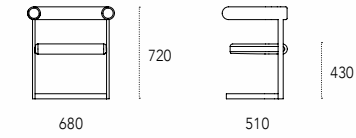

Dharma

p. 40 - 44 - 204 - 208
design: Studio 28

Sedia imbottita con rivestimento in pelle, ecopelle o tessuto. Gambe in metallo verniciato.
Chair upholstered in leather, eco-leather or fabric. Painted metal legs.

Dimensioni - Dimensions (mm)