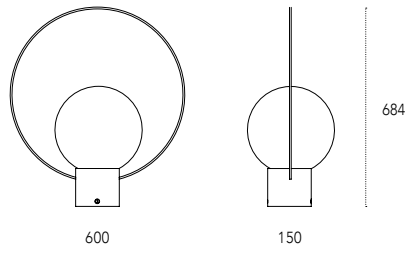

Saturn Large