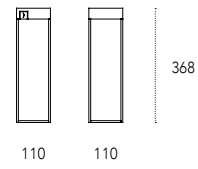

Chia p. 84 - 94

design: Ronda Design Lab

Lampada LED ricaricabile per interni, con struttura in metallo verniciato. Intensità di luce regolabile e autonomia operativa di 15 ore.

Rechargeable LED lamp for indoor use, with painted metal frame. Adjustable light intensity and 15-hour operating time.

Dimensioni - Dimensions (mm)

Chia