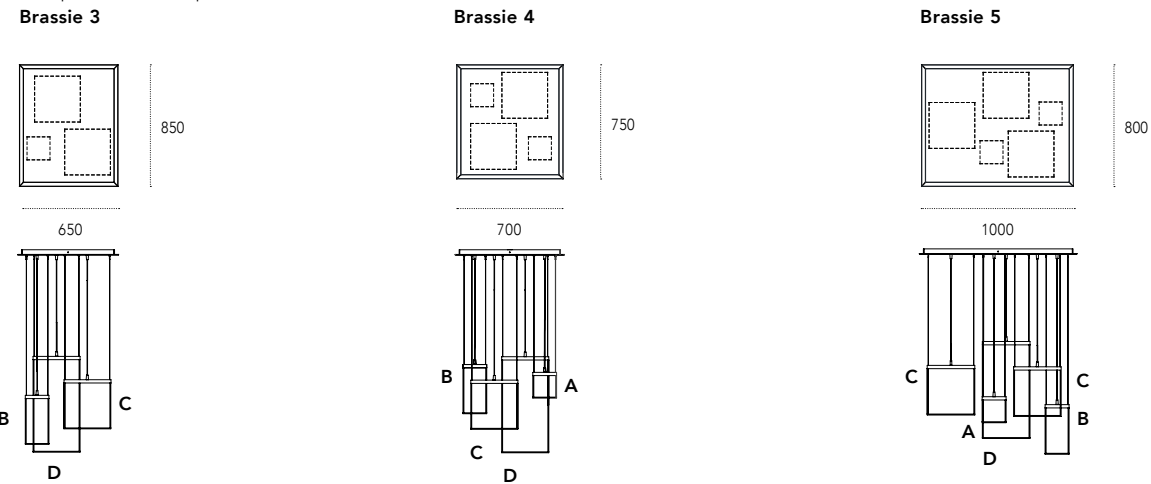

Composizioni - Compositions