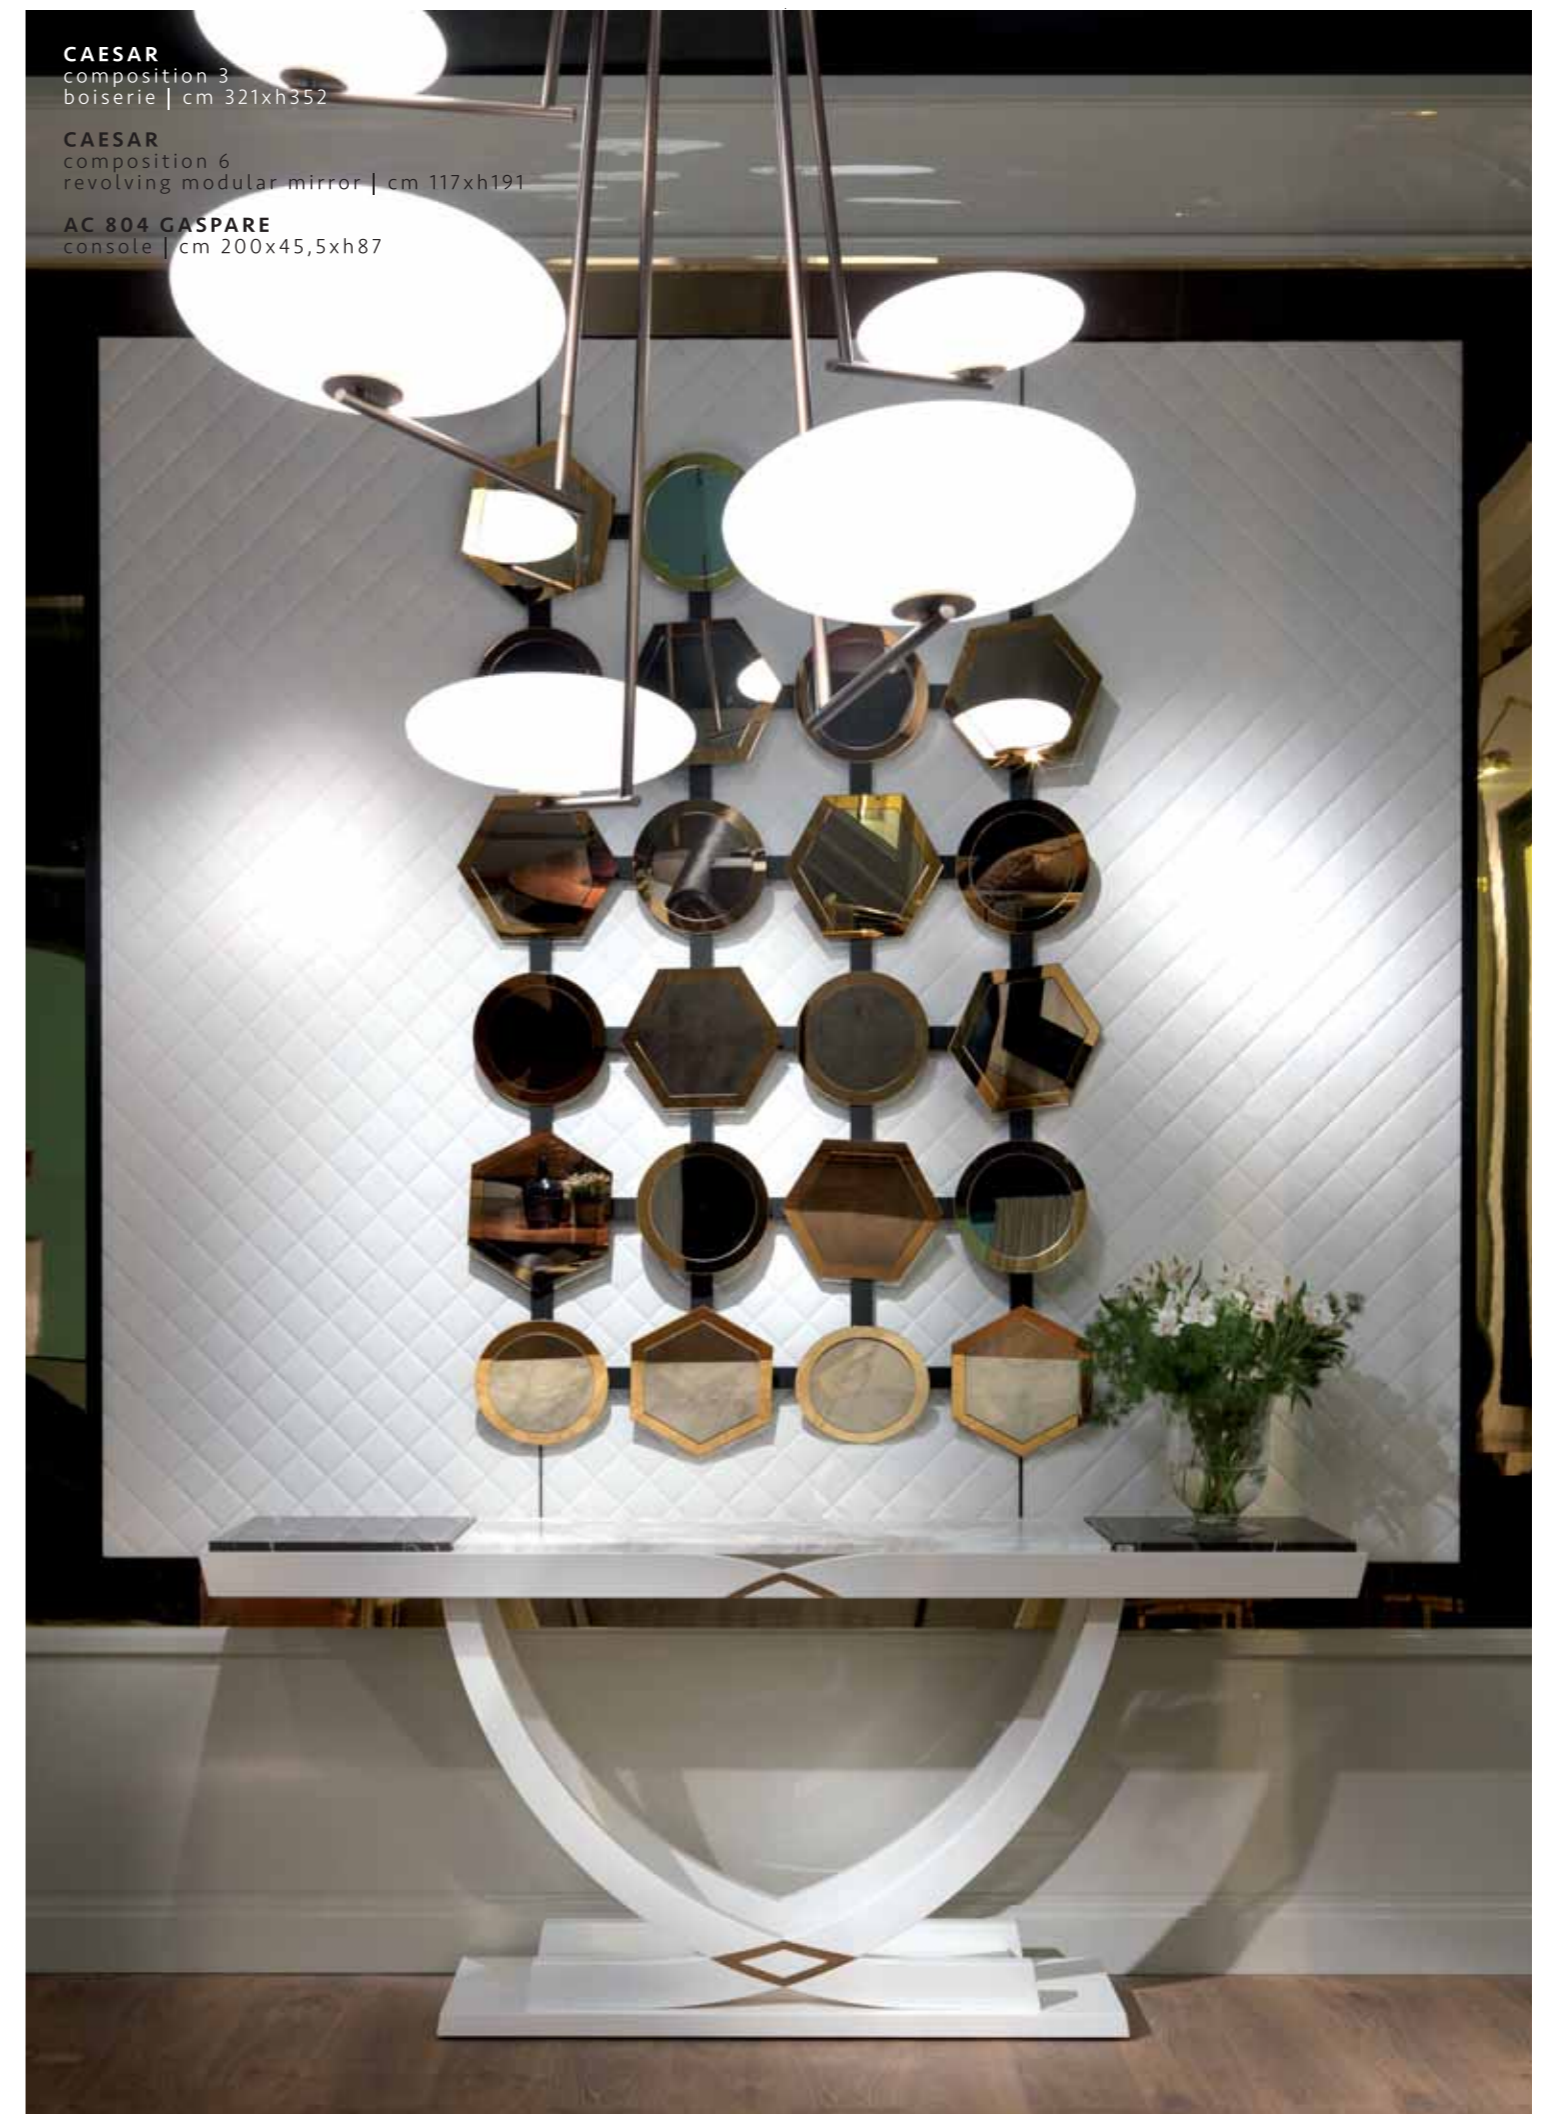

T 900 CAESAR  
table with lazy-susan | cm ø170xh19/82

LA 901 CAESAR  
chair | cm 52x58xh101  
fabric D 4657

customizable carpet

LA 901/T CAESAR  
upholstered chair | cm 52x58xh101  
fabric B 2366

LA 901 CAESAR  
chair | cm 52x58xh101  
fabric D 4657