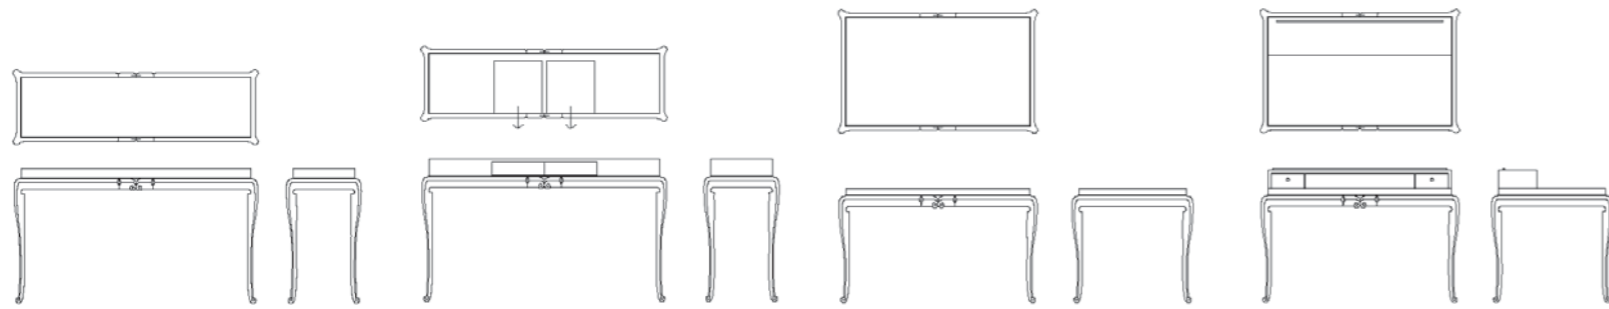

AC 416
console
console
cm 158 x 48 x h.88

AC 416/C
console con cassetti
console with drawers
cm 158 x 48 x h.93

AS 417
scrivania
desk
cm 128 x 78 x h.75

AS 417/C
scrivania con cassetti
desk with drawers
cm 128 x 78 x h.75/88