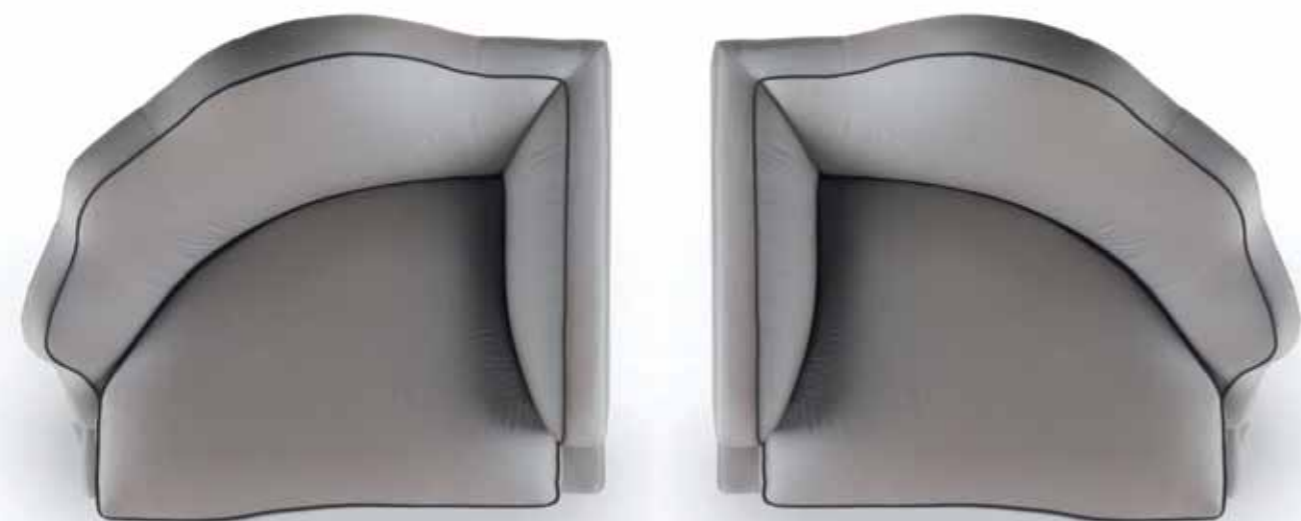

S 801 SX GASPARE
armchair | cm 125x100xh90
fabric D 4643

E 97
pillow | cm 45x45
fabric C 3451

E 94
pillow | cm 55x55
fabric D 4647

S 801 DX GASPARE
armchair | cm
125x100xh90
fabric D 4647

E 97
pillow | cm 45x45
fabric D 4643

E 94
pillow | cm 55x55
fabric C 3451

S 803/R GASPARE
3 seaters sofa | cm 251x106xh90
fabric D 4644

E 97
pillow | cm 45x45
fabric D 4641

E 94
pillow | cm 55x55
fabrics D 4649 - D 4647

S 803/R GASPARE
3 seaters sofa | cm 251x106xh90
fabric C 3463

E 97
pillow | cm 45x45
fabric A 1230

E 94
pillow | cm 55x55
fabric A 1229