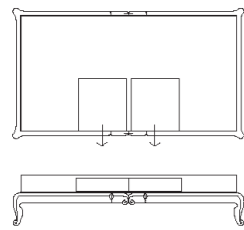

AT 403/C
tavolino con cassetti
coffee-table with drawers
cm 148 x 83 x h.33