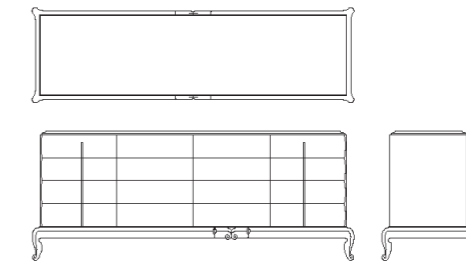

C 403
credenza 4 ante
4 doors sideboard
cm 208 x 60 x h.85