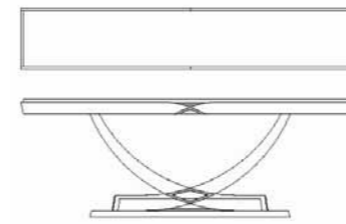

AC 804
consolle
console
cm 200 x 45,5 x h.87