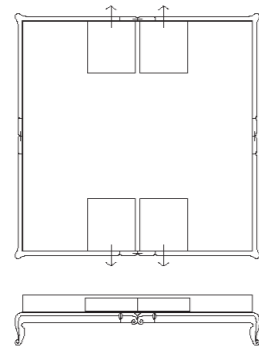

**AT 401/C**  
tavolino con cassetti  
coffee-table with drawers  
cm 98 x 98 x h.33

**AT 402/C**  
tavolino con cassetti  
coffee-table with drawers  
cm 128 x 128 x h.33

**AT 403/C**  
tavolino con cassetti  
coffee-table with drawers  
cm 148 x 83 x h.33