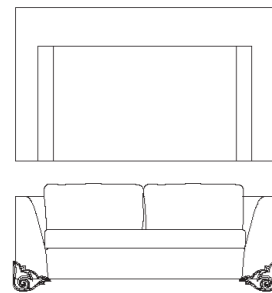

S 325
divano 2 posti
2 seater's sofa
cm 178 x 100 x h.80