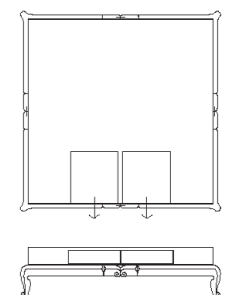

AT 402/C
tavolino con cassetti
coffee-table with drawers
cm 128 x 128 x h.33