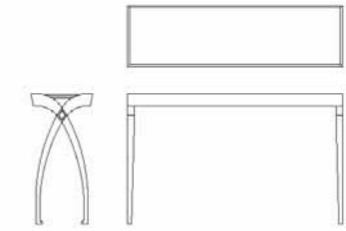

AC 806
consolle
console
cm 140 x 40 x h.86