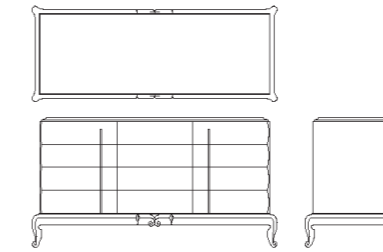

C 402
credenza 3 ante
3 doors sideboard
cm 158 x 60 x h.85