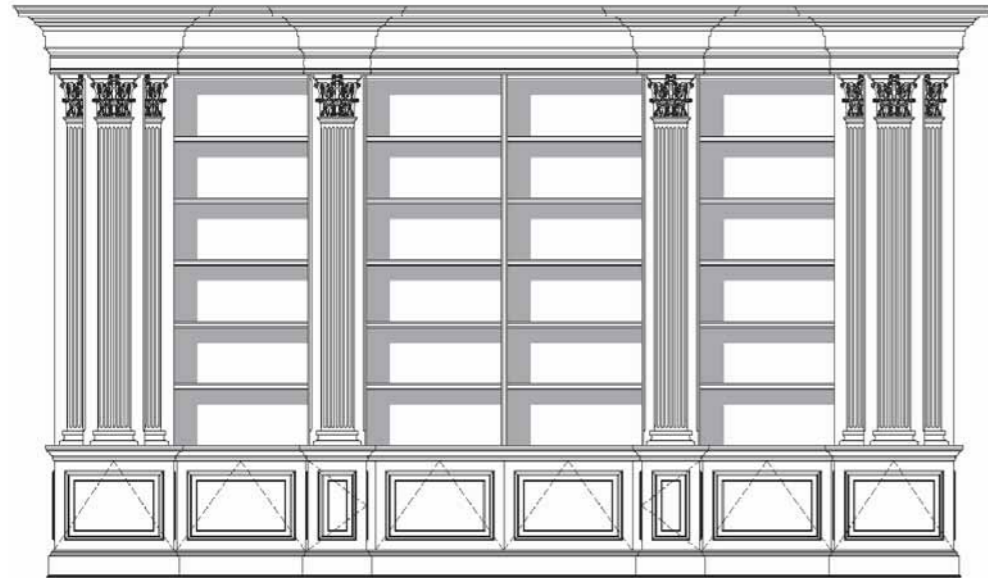

AT 964  
tavolino  
coffee-table  
cm 150 x 73 x h.36

AT 967  
tavolino  
coffee-table  
cm ø 48 x h.46

AT 968  
tavolino  
coffee-table  
cm ø 48 x h.36

AT 960  
tavolino  
coffee-table  
cm 60 x 44 x h.74,5