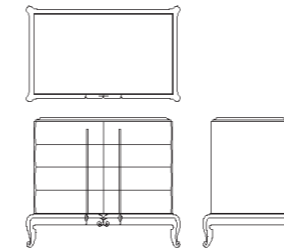

C 401
credenza 2 ante
2 doors sideboard
cm 97 x 60 x h.85