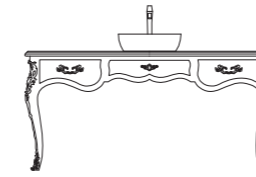

top marmo
marble top
cm 120x55xh6

AB 412
mobile bagno
bathroom furniture
cm 168x59xh78h

top marmo
marble top
cm 160x55xh6

V 411
vetrina 2 ante
glasscupboard 2 doors
cm 78x51xh154

FIDIA

AB 507
mobile bagno
bathroom furniture
cm 150x64xh78,5

top marmo
marble top
cm 149x61xh3

GHAIA

M 1612/F
specchiera
mirror
cm 134x5xh86

M 1612/A
specchiera apribile
mirror
cm 134x23,5xh86

M 1614/F
specchiera
mirror
cm 230x5xh86

M 1614/A
specchiera apribile
opening mirror
cm 230x23,5xh86