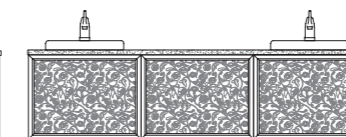

AB 608/FP
mobile bagno
bathroom furniture
cm 216x60xh54

top marmo
marble top
cm 218x61xh3