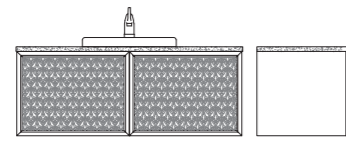

AB 607/SZ-L
ante laccate/lacquered doors

AB 607/SZ-W
ante legno/wood doors

AB 607/SZ-S
ante foglia oro e argento/gold or silver leaf doors

mobile bagno
bathroom furniture
cm 144x60xh54