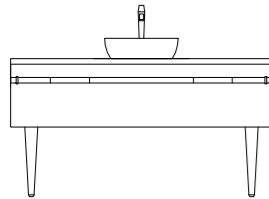

M 606/FG-D
SARAYA
specchiera/
mirror

AB 606/FG-D
SARAYA
mobile bagno/
bathroom furniture

Technical AREA

Bathroom

ULYSSE

M 757
specchiera retroilluminata
back-lighting mirror
cm 81x6xh234

M 758
specchiera retroilluminata
back-lighting mirror
cm 128,5x6xh234