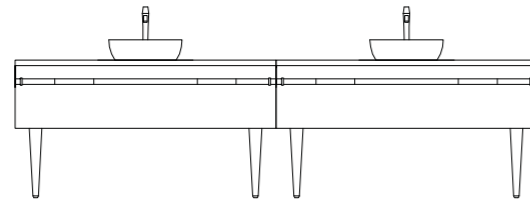

AB 752
Mobile bagno
Bathroom unit
cm 287x59xh75

DECOR