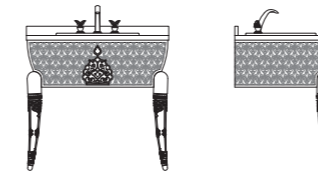

SARAYA

AB 614/SZ-L
laccato/lacquered

AB 614/SZ-W
legno/wood

AB 614/SZ-S
foglia oro o argento/gold or silver leaf

mobile bagno
bathroom furniture
cm 90x61,5xh84,5