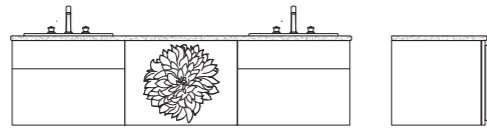

top marmo
marble top
cm 149x61xh3

GHAIA

M 1612/F
specchiera
mirror
cm 134x5xh86

M 1612/A
specchiera apribile
mirror
cm 134x23,5xh86

M 1614/F
specchiera
mirror
cm 230x5xh86

M 1614/A
specchiera apribile
opening mirror
cm 230x23,5xh86

top marmo
marble top
cm 146x61xh3

AB 302
mobile bagno
bathroom furniture
cm 216x60xh54

top marmo
marble top
cm 218x61xh3

AB 303
mobile bagno
bathroom furniture
cm 216x60xh54

top marmo
marble top
cm 218x61xh3