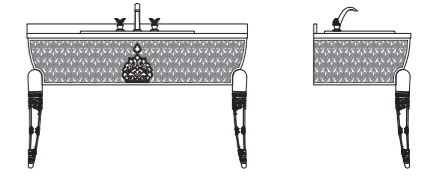

AB 616/SZ-L
laccato/lacquered

AB 616/SZ-W
legno/wood

AB 616/SZ-S
foglia oro o argento/gold or silver leaf

mobile bagno
bathroom furniture
cm 140,5x61,5xh84,5

top marmo
marble top
cm 142,5x62,5xh3