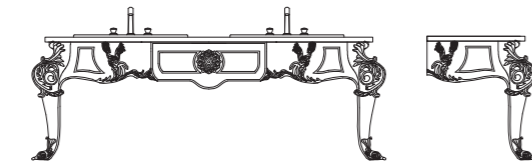

ZELIO

M 561
specchiera
mirror
cm 150xh111

M 562
specchiera
mirror
cm 200xh111

AB 561
mobile bagno
bathroom furniture
cm 177x71xh79

top marmo a disegno
marble top as drawing

AB 562
mobile bagno
bathroom furniture
cm 227x71xh79