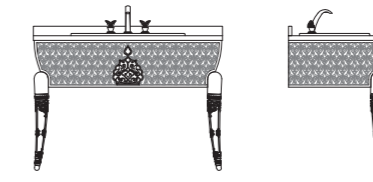

top marmo
marble top
cm 218x61xh3

SARAYA

AB 614/SZ-L
laccato/lacquered

AB 614/SZ-W
legno/wood

AB 614/SZ-S
foglia oro o argento/gold or silver leaf

mobile bagno
bathroom furniture
cm 90x61,5xh84,5

top marmo
marble top
cm 92x62,5xh3