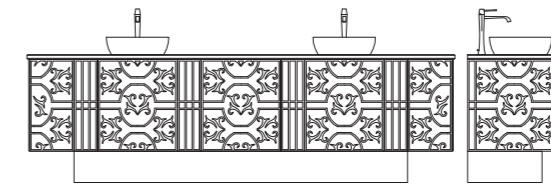

AB 750
Mobile bagno
Bathroom unit
cm 143,5x59xh75

AB 752
Mobile bagno
Bathroom unit
cm 287x59xh75

DECOR

M 650
specchiera retroilluminata
back-lighting mirror
cm 73xh123

M 651
specchiera retroilluminata
back-lighting mirror
cm 120xh120

AB 651
mobile bagno
bathroom furniture
cm 141x62xh59/79
top marmo
marble top
cm 144x63,5xh3

AB 652
mobile bagno
bathroom furniture
cm 271x62xh59/79
top marmo
marble top
cm 274x63,5xh3

AB 656 SX/DX
colonna bagno
bathroom column
cm 70x35xh183,5