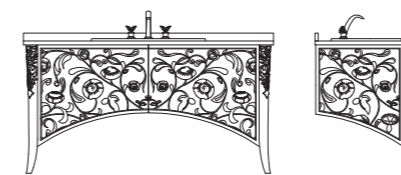

top marmo
marble top
cm 172x62,5xh3

AB 606/FG
mobile bagno
bathroom furniture
cm 154,5x63,5xh82,5

AB 606/FG-D
decorato e dipinto/decorated and painted

top marmo
marble top
cm 156,5x65,5xh3