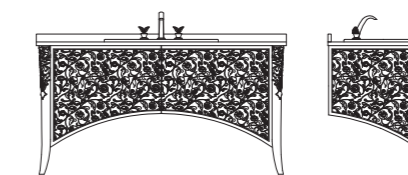

mobile bagno
bathroom furniture
cm 210x61,5xh84,5

top marmo
marble top
cm 212x62,5xh3

AB 606/FG
mobile bagno
bathroom furniture
cm 154,5x63,5xh82,5

AB 606/FG-D
decorato e dipinto/decorated and painted

top marmo
marble top
cm 156,5x65,5xh3