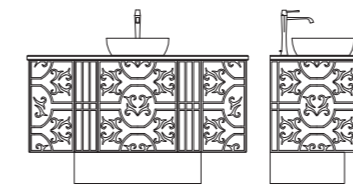

AB 651
mobile bagno
bathroom furniture
cm 141x62xh59/79
top marmo
marble top
cm 144x63,5xh3

AB 652
mobile bagno
bathroom furniture
cm 271x62xh59/79
top marmo
marble top
cm 274x63,5xh3

AB 656 SX/DX
colonna bagno
bathroom column
cm 70x35xh183,5