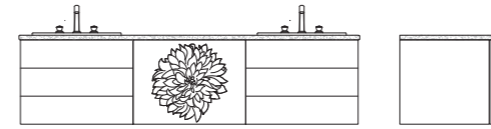

top marmo
marble top
cm 149x61xh3

GHAIA

M 1612/F
specchiera
mirror
cm 134x5xh86

M 1612/A
specchiera apribile
mirror
cm 134x23,5xh86

M 1614/F
specchiera
mirror
cm 230x5xh86

M 1614/A
specchiera apribile
opening mirror
cm 230x23,5xh86

top marmo
marble top
cm 146x61xh3

AB 302
mobile bagno
bathroom furniture
cm 216x60xh54

top marmo
marble top
cm 218x61xh3

AB 303
mobile bagno
bathroom furniture
cm 216x60xh54

top marmo
marble top
cm 218x61xh3