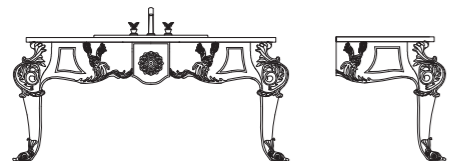

AB 561
mobile bagno
bathroom furniture
cm 177x71xh79

top marmo a disegno
marble top as drawing