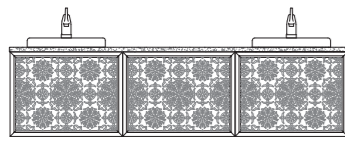

top marmo
marble top
cm 146x61xh3

AB 608/ST-L
ante laccate/lacquered doors

AB 608/ST-W
ante legno/wood doors

AB 608/ST-S
ante foglia oro e argento/gold or silver leaf doors

mobile bagno
bathroom furniture
cm 216x60xh54

top marmo
marble top
cm 218x61xh3