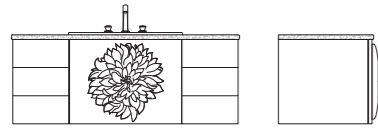

top marmo
marble top
cm 149x61xh3

GHAIA

M 1612/F
specchiera
mirror
cm 134x5xh86

M 1612/A
specchiera apribile
mirror
cm 134x23,5xh86

M 1614/F
specchiera
mirror
cm 230x5xh86

M 1614/A
specchiera apribile
opening mirror
cm 230x23,5xh86

M 1622/F
specchiera
mirror
cm 134x5xh134

M 1622/A
specchiera apribile
opening mirror
cm 134x23,5xh134

THINK ABOUT FLOWERS

M 302
specchiera
mirror
cm 90xh90

M 305
specchiera
mirror
cm 144xh90

AB 300
mobile bagno
bathroom furniture
cm 144x60xh54

top marmo
marble top
cm 146x61xh3

AB 302
mobile bagno
bathroom furniture
cm 216x60xh54

top marmo
marble top
cm 218x61xh3

AB 303
mobile bagno
bathroom furniture
cm 216x60xh54

top marmo
marble top
cm 218x61xh3