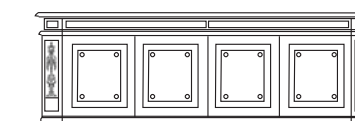

UMB 188
Mobile basso 4 ante
Low unit 4 doors
cm 272 x 55 h 93