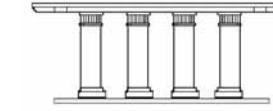

UTR 27
Tavolo riunione
Meeting table
cm 300 x 130 h 76

UVT 29
Vetrina 4 ante
4 doors glasscupboard
cm 205 x 55 h 206