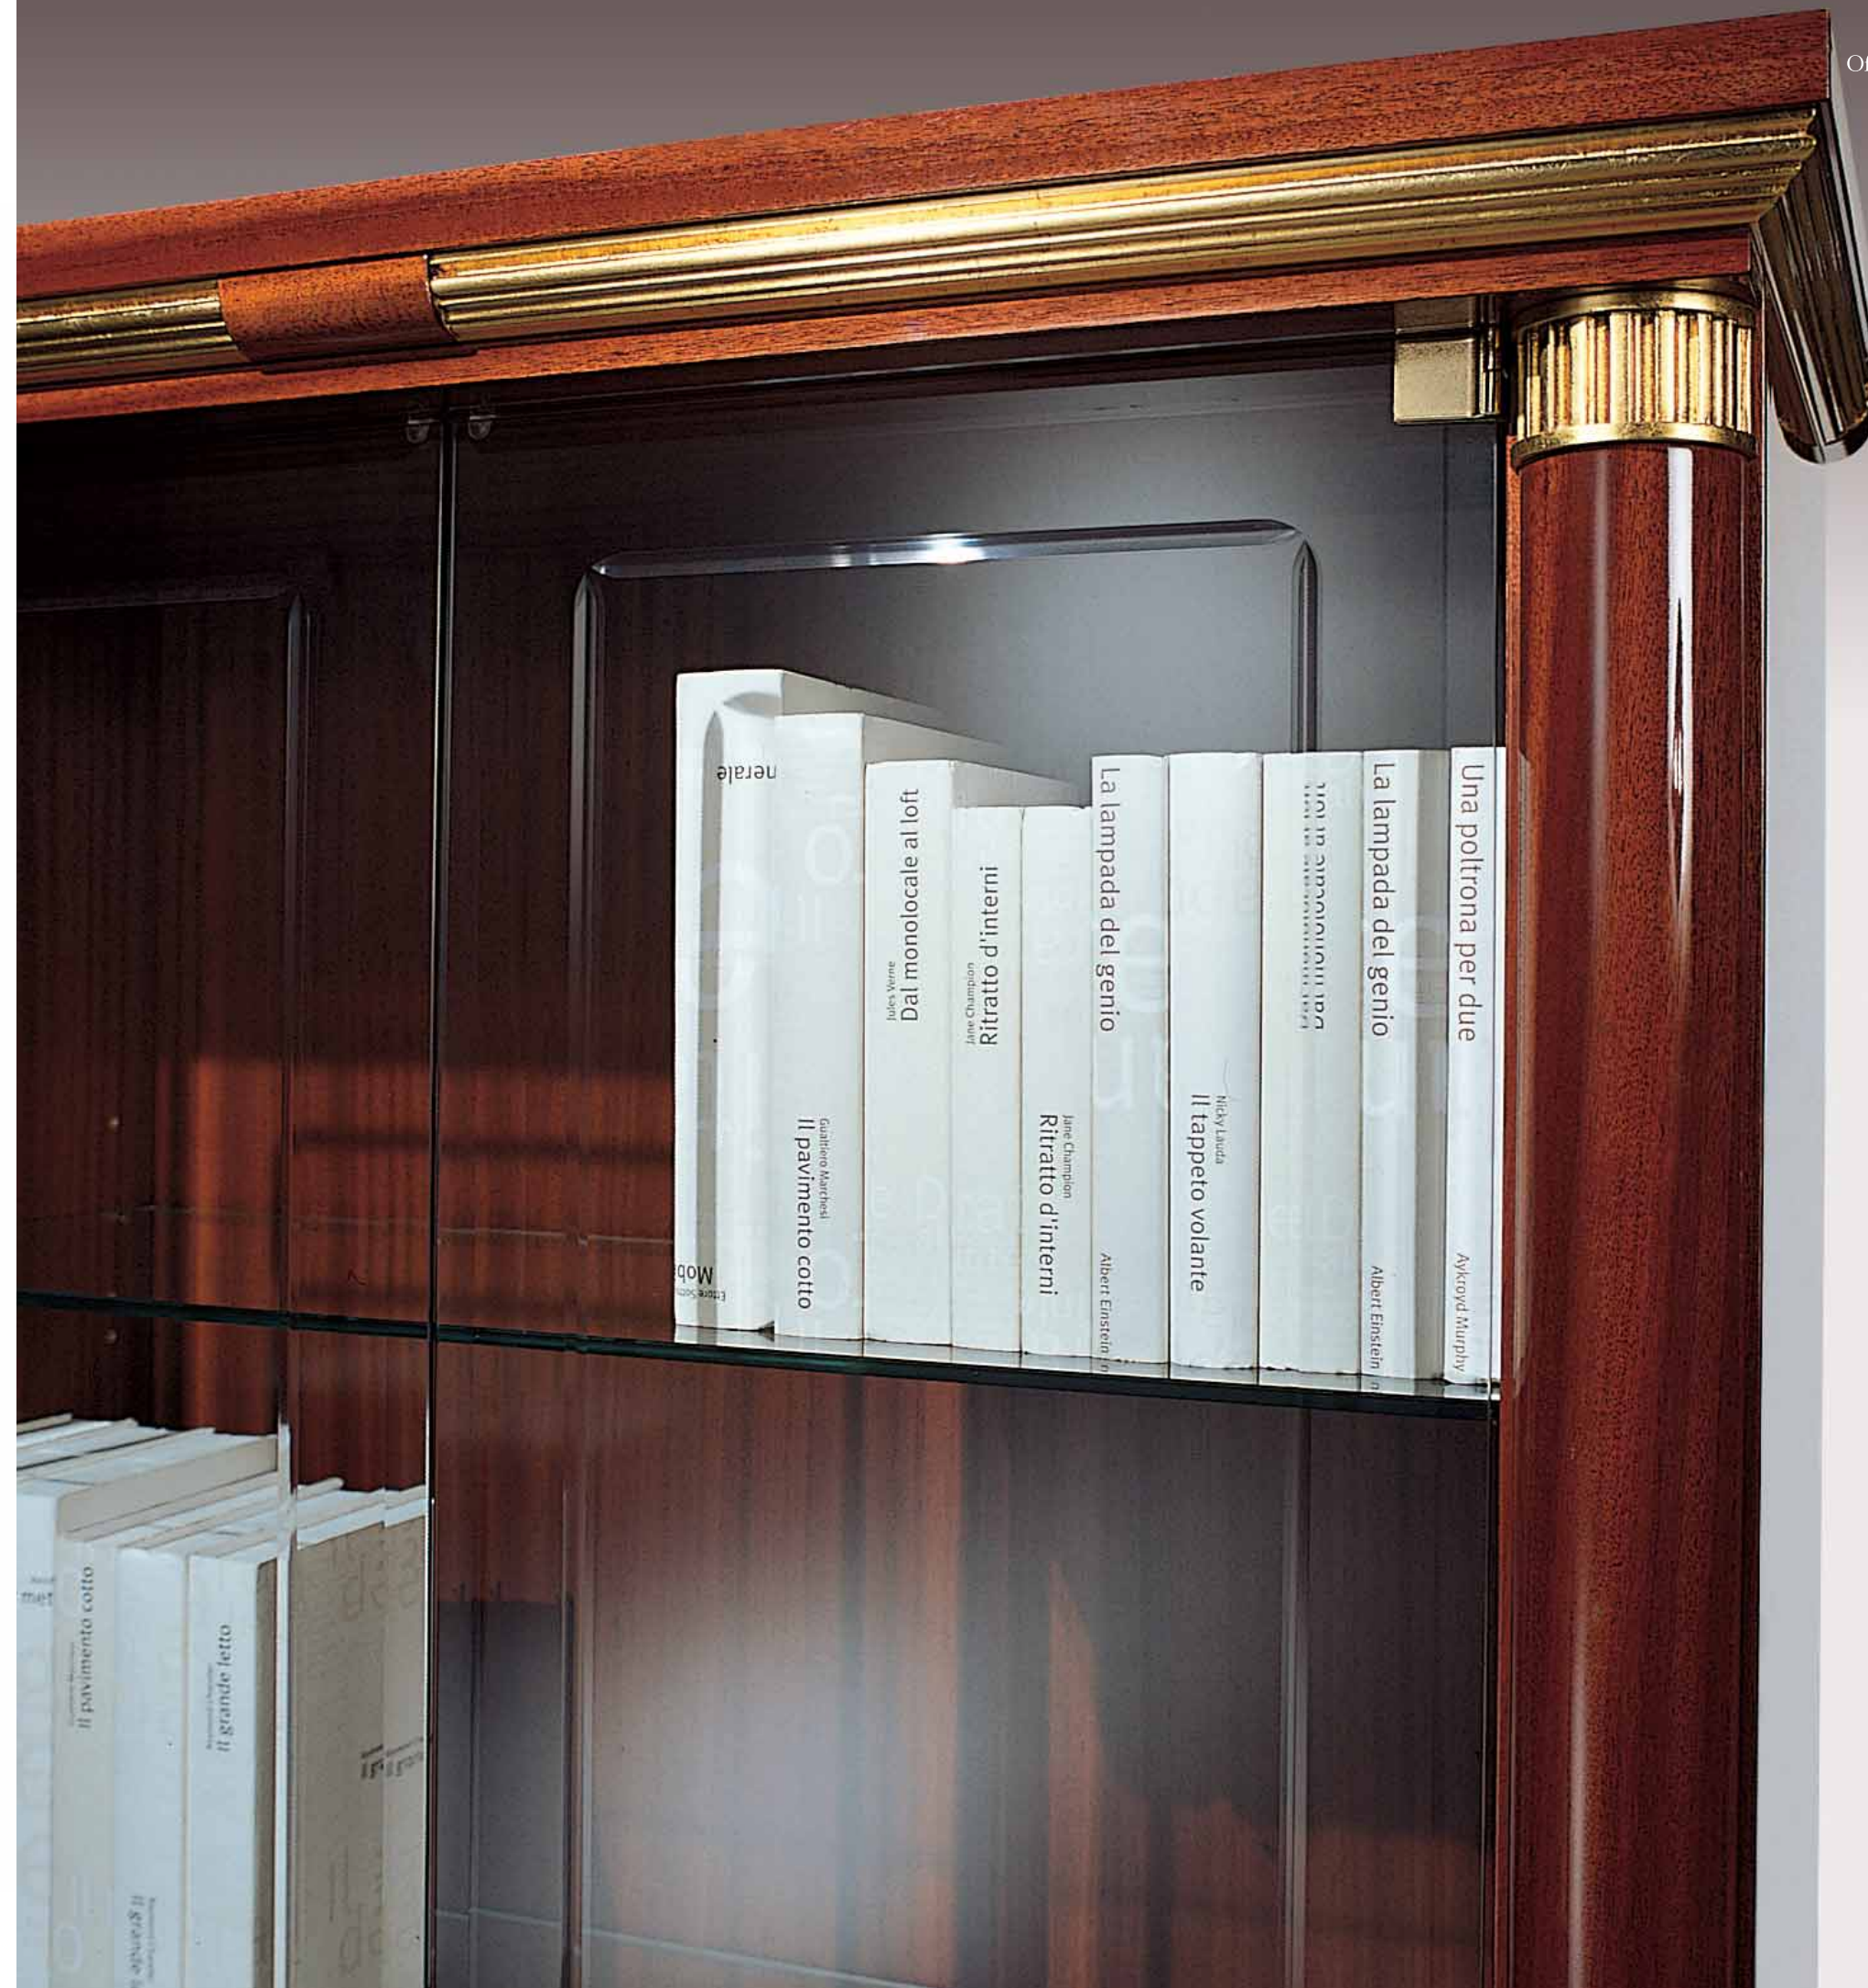

ASCOT Librerie / Bookcases

UVT 29
Vetrina 4 ante
4 doors glasscupboard
cm 205 x 55 h 206

Finiture - Mogano / Radica Olmo
Finishing - Mahogany / Elm Briar