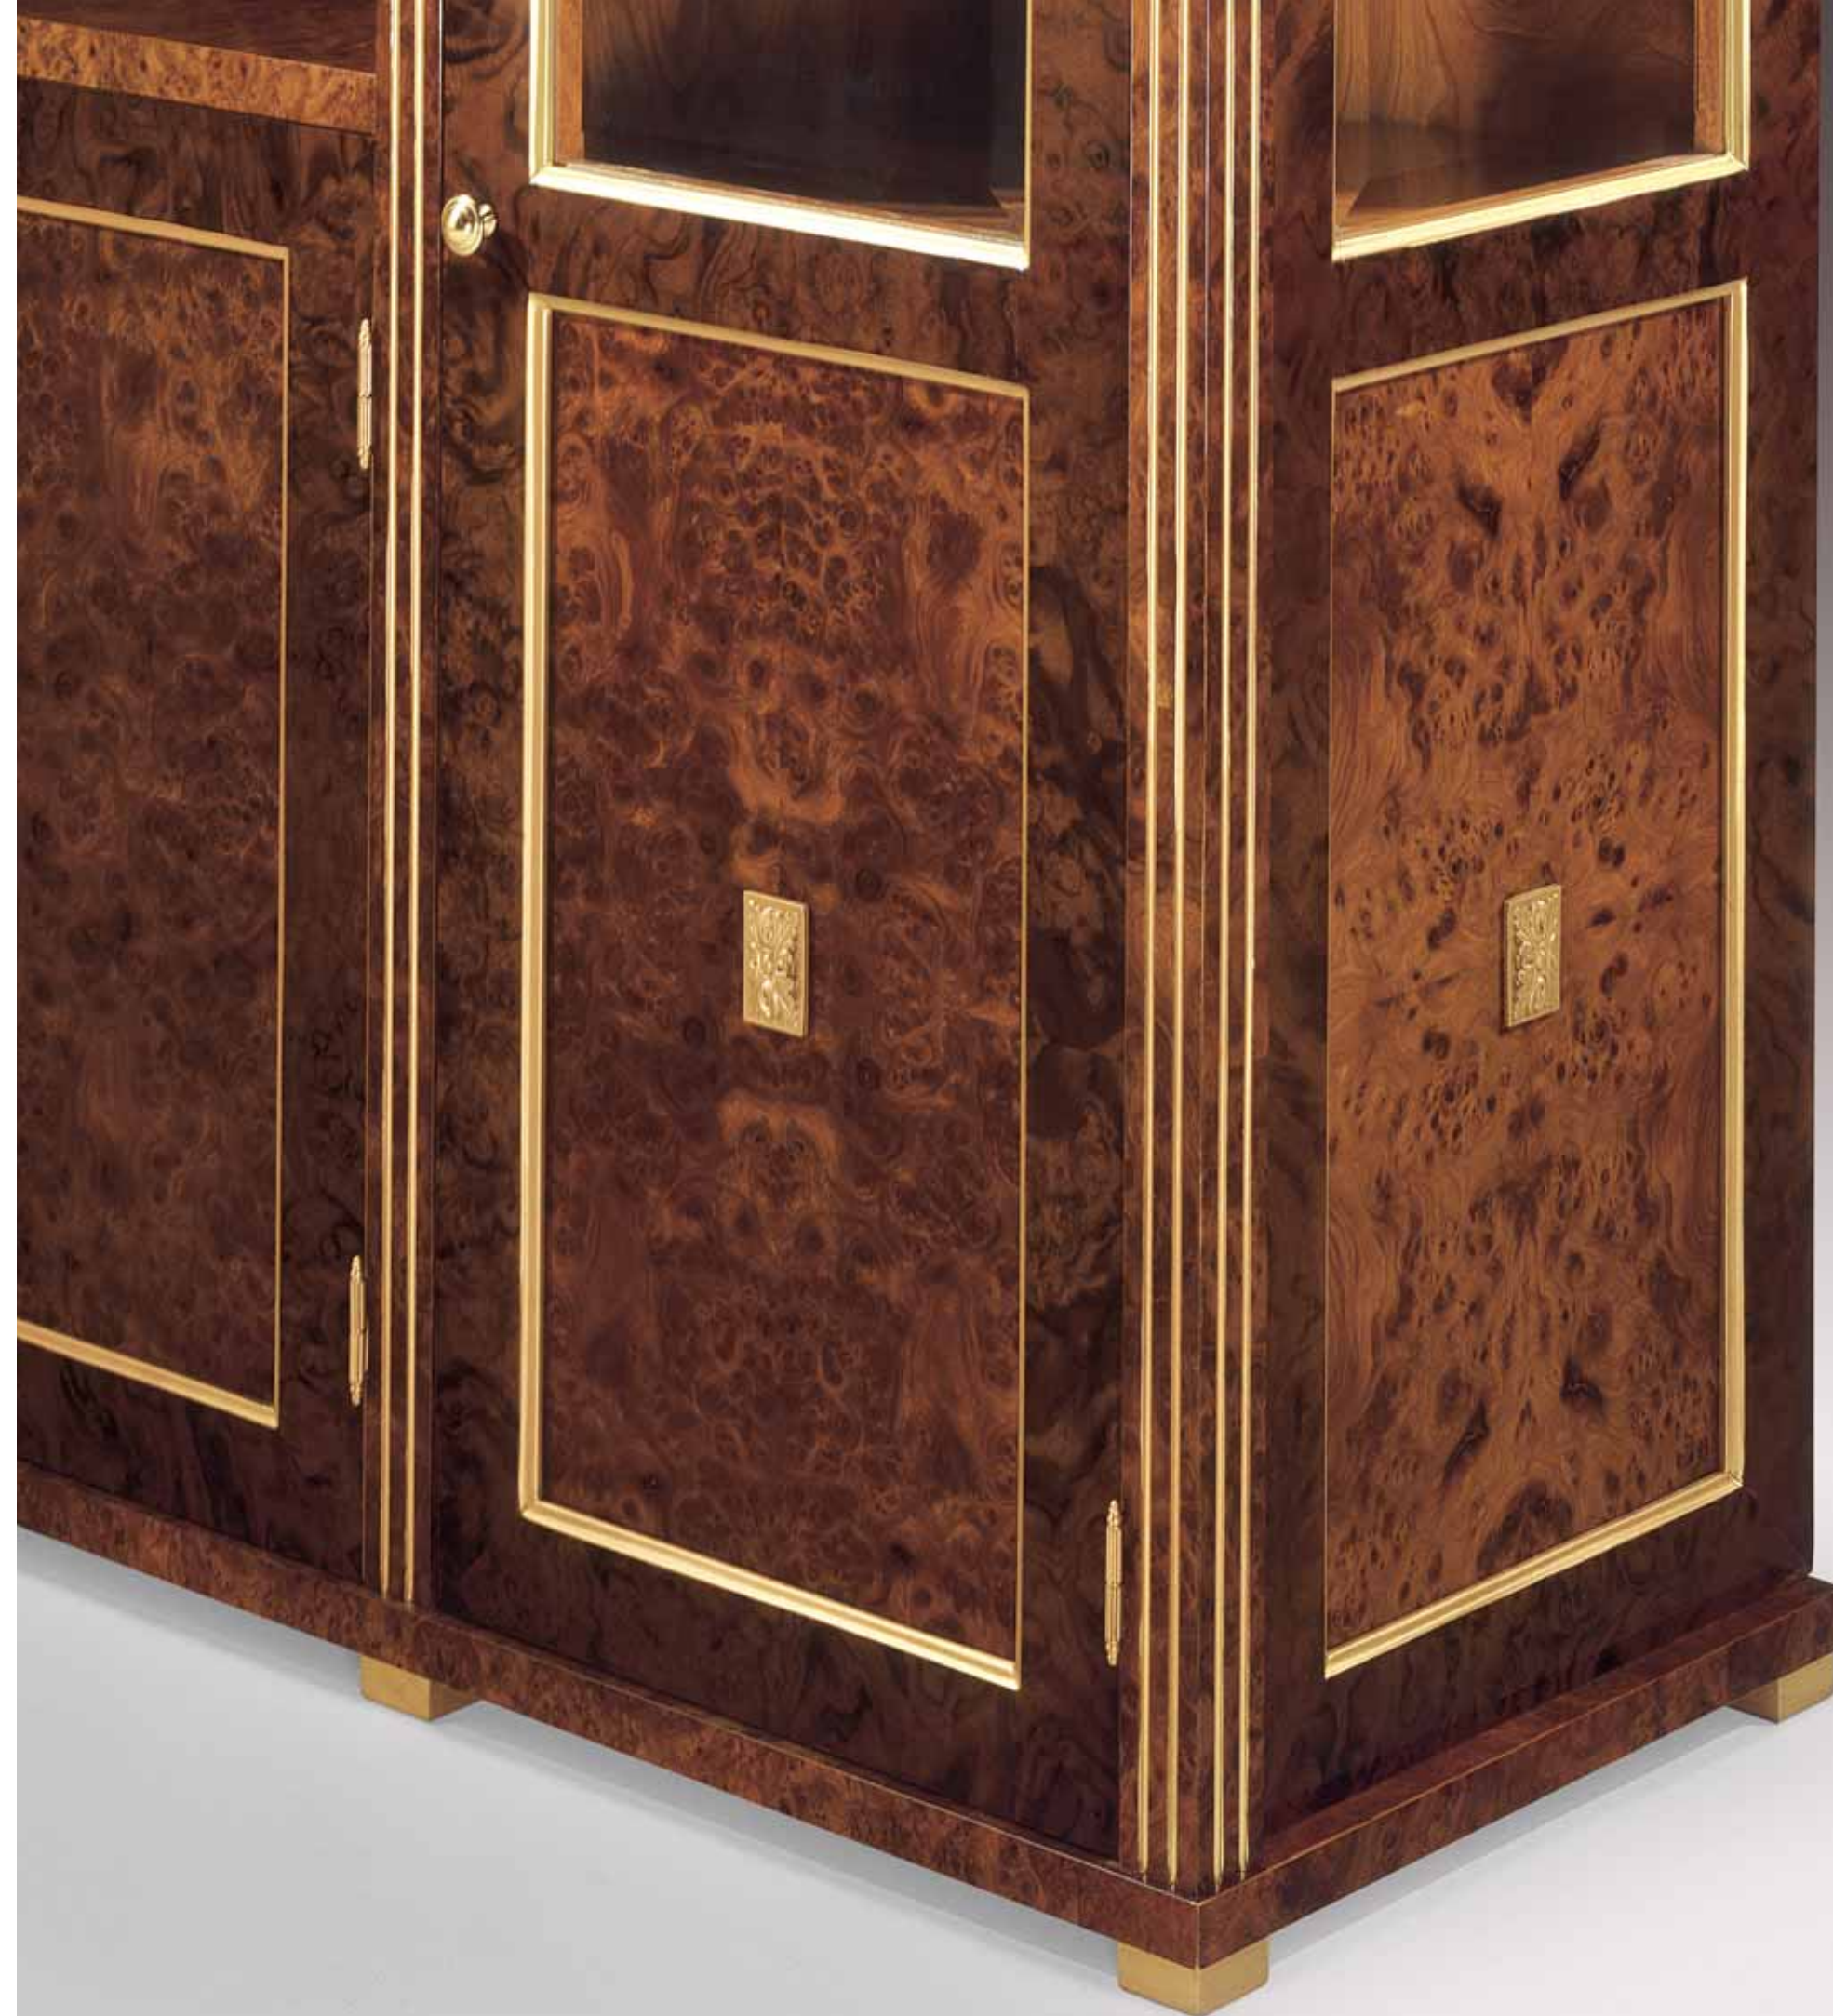

HORUS Librerie / Bookcases

UVT 89
Vetrina 4 ante
4 doors glasscupboard
cm 230 x 51 h 195

Finiture - Mogano / Precomposto / Noce /
Ciliegio / Madrona / Palissandro / Vavona /
Olmo / California / Mirto / Betulla

Finishing - Mahogany / Precomposed / Walnut /
Cherry / Madrona / Rosewood / Vavone / Elm /
California / Myrtle / Birch