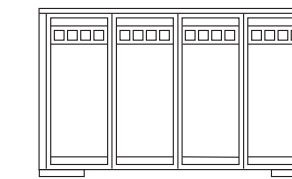

VVT 68
Vetrina bassa 4 ante
Low 4 doors glasscupboard
cm 189 x 47 h 135