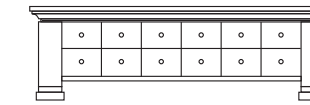

ASCOT 2 - USE 2704
Poltrona basculante con gas
Armchair with tilting action and gas-lift
cm 69 x 75 h 90

ASCOT PELLE 1

ASCOT PELLE 2

ORPHEO 1

ORPHEO 2

SIMON 1

USC 260
Scrivania
Desk
cm 240 x 120 h 75

UCA 263
Cassettiera
Chest of drawers
cm 57 x 52 h 63