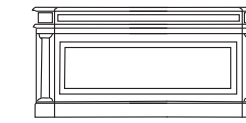

OREGON 2

OREGON 3

OREGON 1

FIDIA

IMPERIAL Misura / Dimensions

USC 150
Scrivania
Desk
cm 270 x 120 h 76

USC 151
Scrivania con cassetti
Desk with chest of drawers
cm 250 x 112 h 76

USC 152
Scrivania piccola con cassetti sotto top
Small desk with drawers under top
cm 180 x 100 h 72