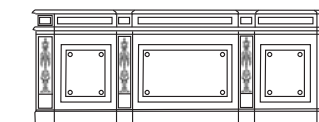

USC 180
Scrivania con cassettera
Desk with chest of drawers
cm 252 x 109 h 73