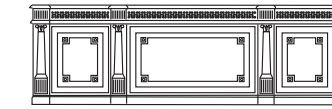

USC 290
Scrivania con cassetiera
Desk with chest of drawers
cm 250 x 112 h 76