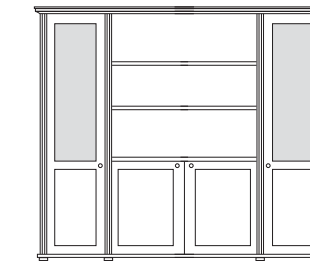

UVT 259
Vetrina 4 ante
4 doors glasscupboard
cm 230 x 51 h 195