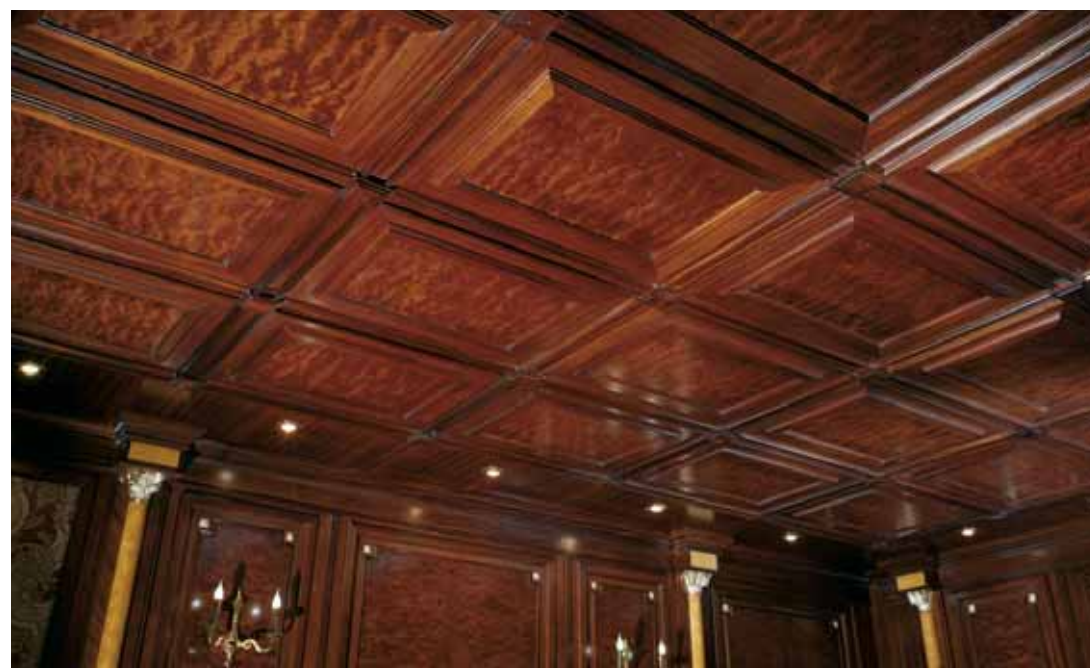

TUDOR Boiseries

Realizzate in diverse tipologie di finiture, proposte dall'Azienda e in esecuzioni speciali ed esclusive su disegno fornito dal Cliente.

Our Company offers a variety of finishing possibilities and custom made pieces based on Client designs.