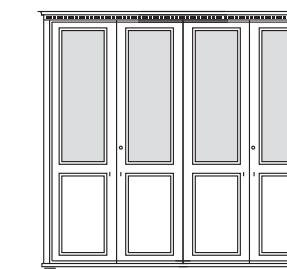

UVT 239
Vetrina 4 ante
4 doors glasscupboard
cm 225 x 55 h 195

OLIMPUS WOOD 1 - USE 2724
Poltrona basculante con gas,
base legno.
Armchair with tilting action
and gas-lift, wooden base.
cm 62 x 69 h 116

OLIMPUS WOOD 2 - USE 2725
Poltrona basculante con gas,
base legno.
Armchair with tilting action
and gas-lift, wooden base.
cm 62 x 69 h 96

SIMON WOOD - UPR 2804
Poltrona con rotelle
Armchair with wheels
cm 65 x 52 h 90