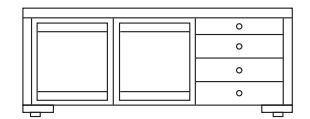

UAL 64
Allungo
Extension
cm 144 x 49 h 60