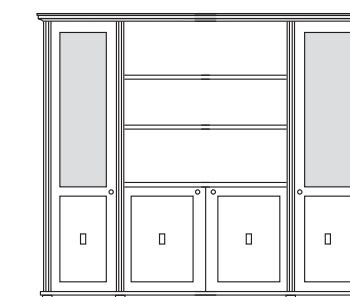

UVT 89
Vetrina 4 ante
4 doors glasscupboard
cm 230 x 51 h 195