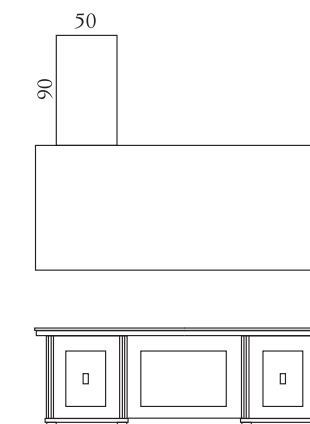

DEA 1 - USE 2707
Poltrona basculante con gas
Armchair with tilting action and gas-lift
cm 69 x 75 h 112

DEA 2 - USE 2708
Poltrona basculante con gas
Armchair with tilting action and gas-lift
cm 69 x 75 h 90

USC 80
Scrivania con allungo e cassetteria
Desk with extension and chest of drawers
cm 240 x 100 h 75