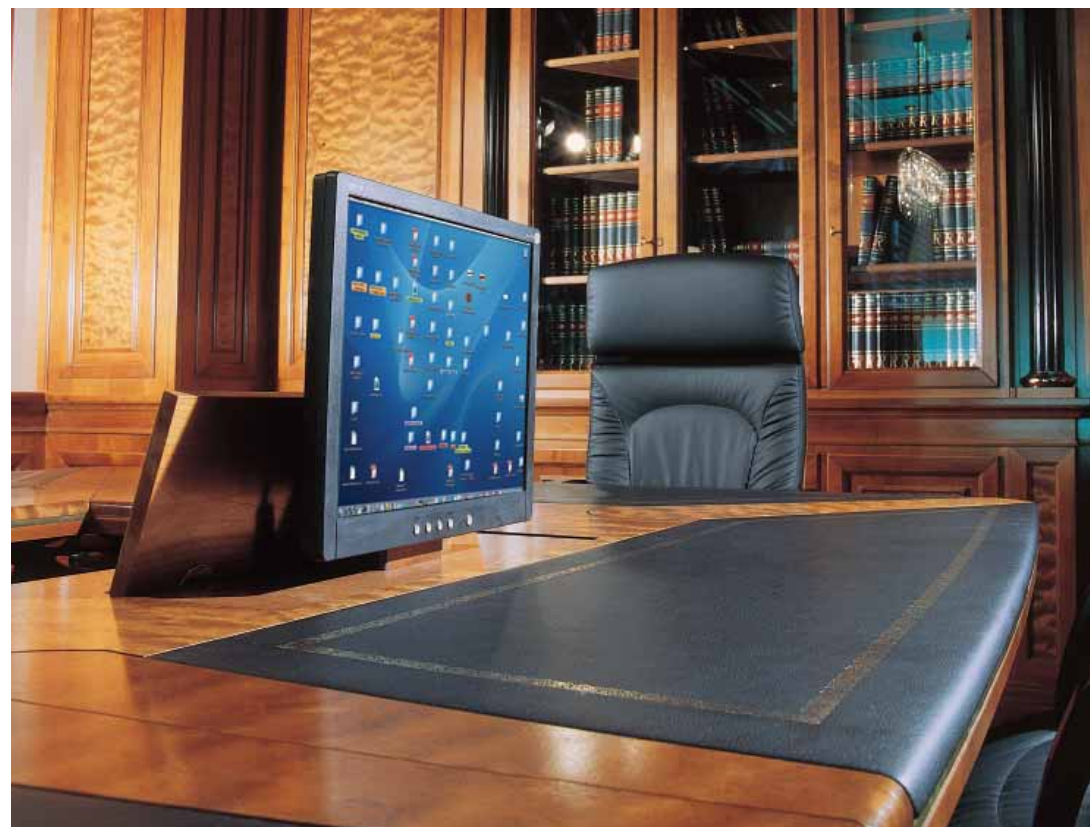

KINGDOM Boiseries

Realizzate in diverse tipologie di finiture, proposte dall'Azienda e in esecuzioni speciali ed esclusive su disegno fornito dal Cliente.

Our Company offers a variety of finishing possibilities and custom made pieces based on Client designs.

KINGDOM Meeting

Tavoli riunione realizzati in diverse composizioni e tipologie di finiture.

Our meeting tables offers a variety of compositions and finishing possibilities.