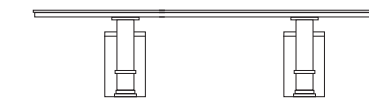

UTR 257
Tavolo riunione
Meeting table
cm 280 x 111 h 75