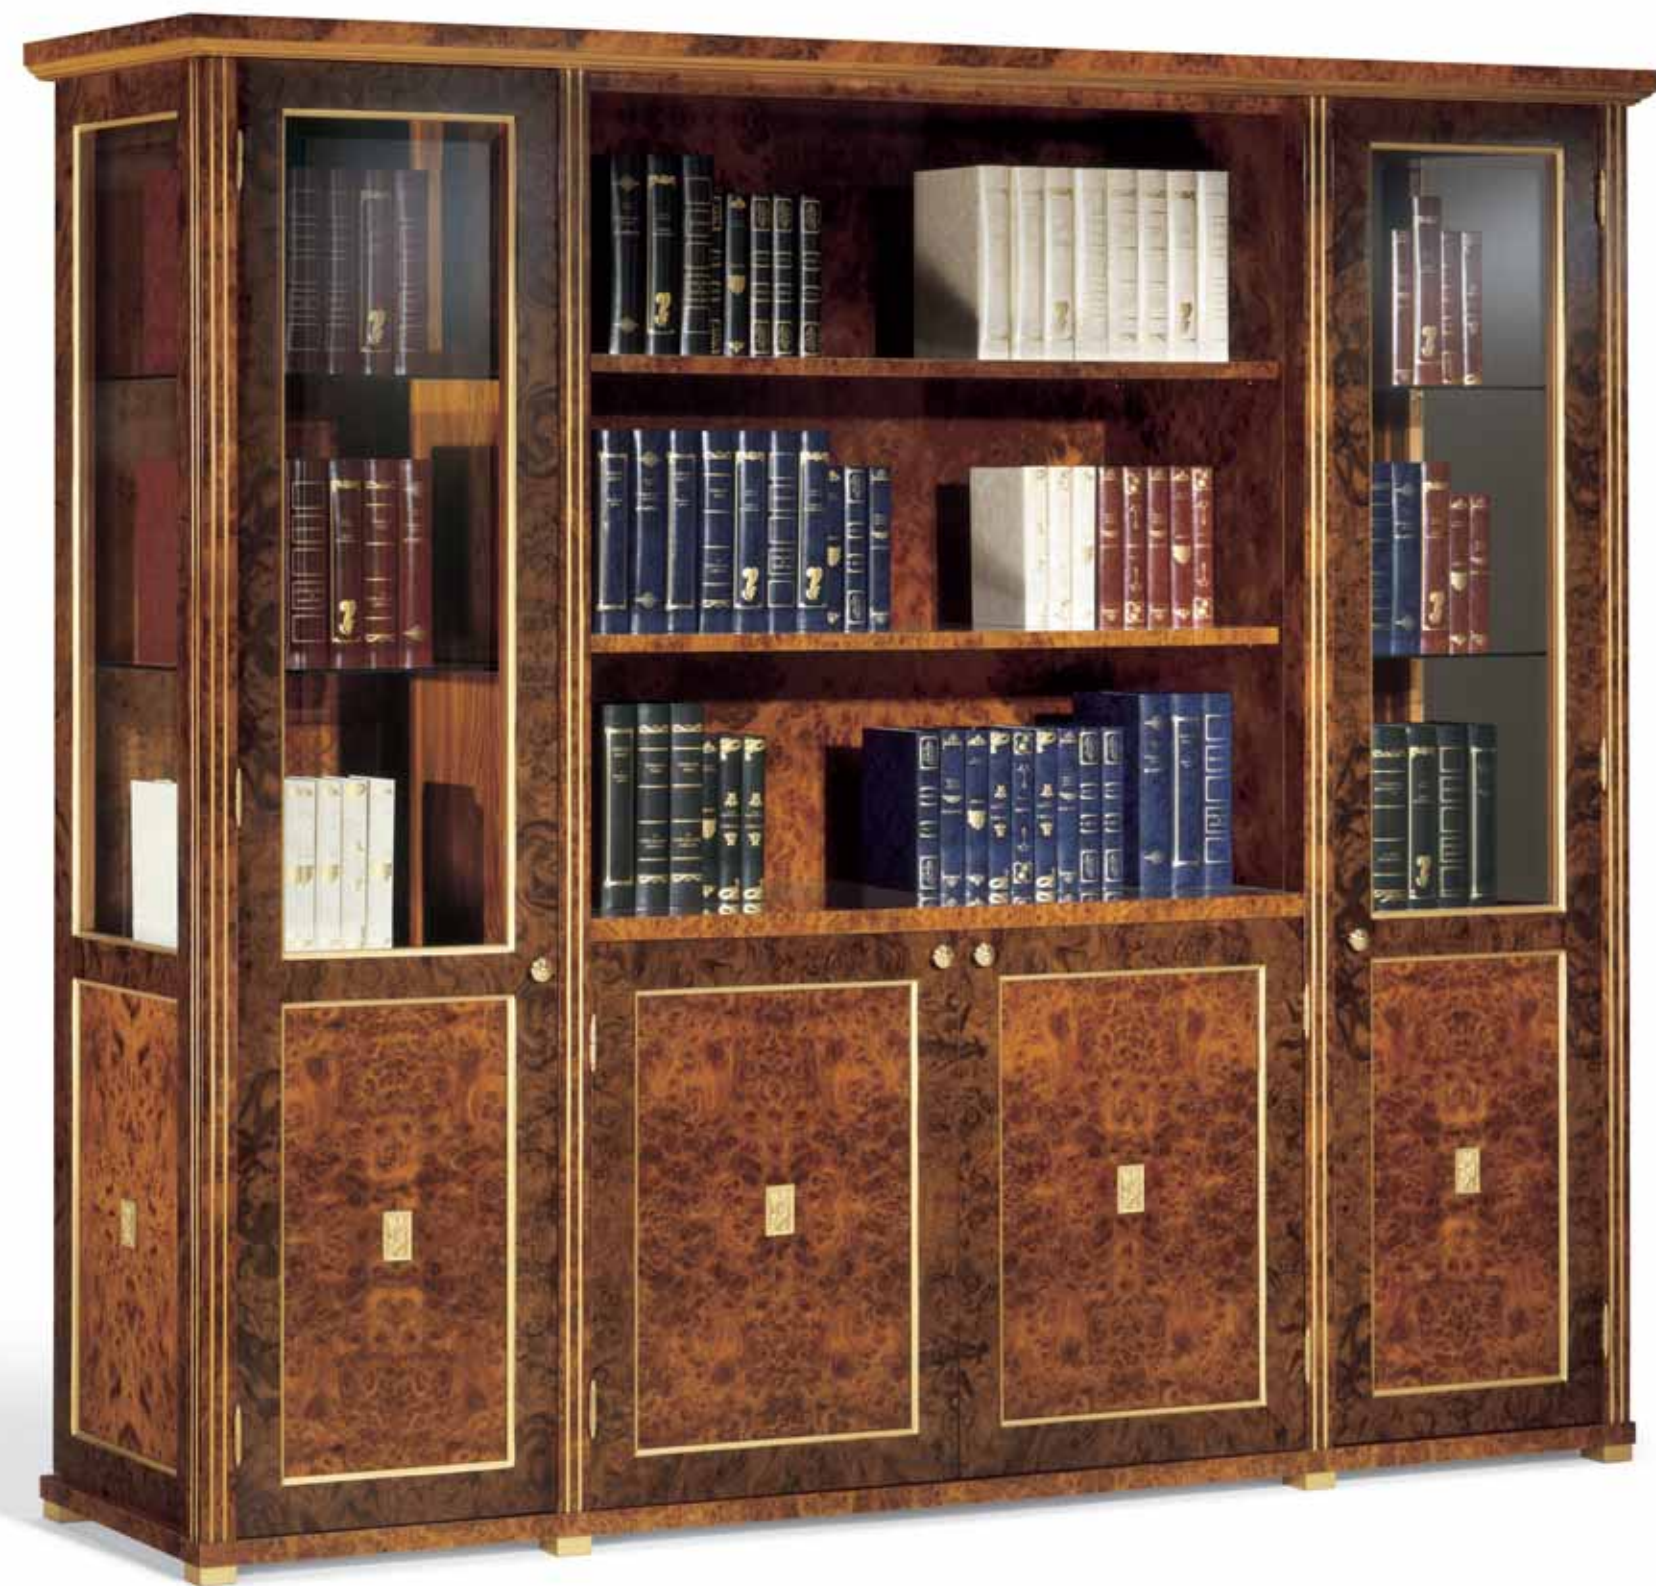

HORUS Librerie / Bookcases

UVT 89
Vetrina 4 ante
4 doors glasscupboard
cm 230 x 51 h 195

Finiture - Mogano / Precomposto / Noce /
Ciliegio / Madrona / Palissandro / Vavona /
Olmo / California / Mirto / Betulla

Finishing - Mahogany / Precomposed / Walnut /
Cherry / Madrona / Rosewood / Vavone / Elm /
California / Myrtle / Birch