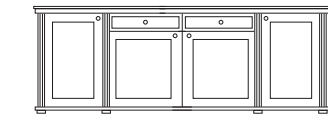

UMB 258
Mobile basso 4 ante
Low unit 4 doors
cm 230 x 51 h 90