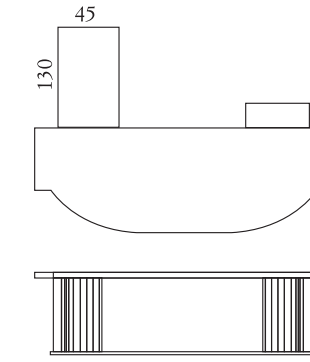

KING 1

KING 2

AUSTIN 1

AUSTIN 2

QUEEN ELISABETH Misure / Dimensions

USC 270
 Scrivania con allungo e cassettera
 Desk with extension and chest of drawers
 cm 250 x 93 h 75

UTF 275
 Tavolo fronte scrivania
 Briefing table
 cm 80 x 100 h 71