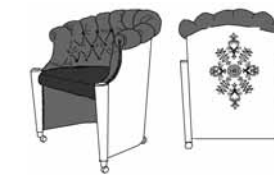

ALMATY “Meeting” Poltrone / Armchairs

ALMATY - UPR 2801
 Poltrona con rotelle
 Armchair with wheels
 cm 70 x 60 h 83

OLIMPUS 2 - USE 2723
 Poltrona basculante con gas
 Armchair with tilting action
 and gas-lift
 cm 62 x 69 h 96

OLIMPUS 2

ALMATY

ALMATY “Meeting” Misure / Dimensions

Office Collection _

Tavolo riunione
 Meeting table
 cm 645 x 462 h 76

CUSTOM MADE COMPOSITION

ALMATY - UPR 2801
 Poltrona con rotelle
 Armchair with wheels
 cm 70 x 60 h 83