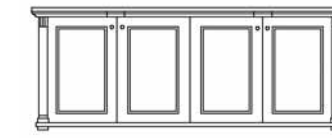

UMB 28
Mobile basso 4 ante
Low unit 4 doors
cm 205 x 55 h 90

ASCOT 1 - USE 2703
Poltrona basculante con gas
Armchair with tilting action and gas-lift
cm 69 x 75 h 112

ASCOT 2 - USE 2704
Poltrona basculante con gas
Armchair with tilting action and gas-lift
cm 69 x 75 h 90