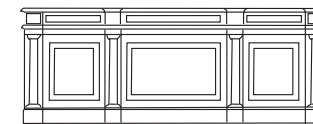

USC 100
Scrivania con cassettera
Desk with chest of drawers
cm 250 x 112 h 76