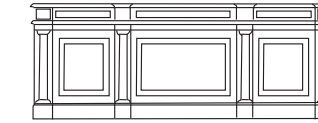

OREGON 2

OREGON 3

OREGON 1

FIDIA

IMPERIAL Misura / Dimensions

USC 150
Scrivania
Desk
cm 270 x 120 h 76

USC 151
Scrivania con cassetti
Desk with chest of drawers
cm 250 x 112 h 76

USC 152
Scrivania piccola con cassetti sotto top
Small desk with drawers under top
cm 180 x 100 h 72