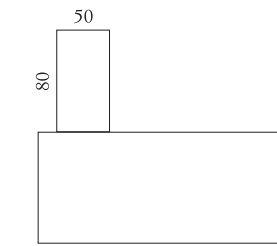

NAMUR

USC 250
Scrivania con allungo e cassetiera
Desk with extension and chest of drawers
cm 240 x 100 h 75

UTF 255
Tavolo fronte scrivania
Briefing table
cm 80 x 100 h 71