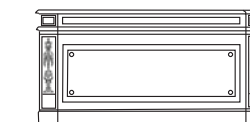

AKRON 2 - USE 2702
 Poltrona basculante con gas
 Armchair with tilting action and gas-lift
 cm 90 x 80 h 95

AKRON 1

AKRON 2

USC 180
 Scrivania con cassettera
 Desk with chest of drawers
 cm 252 x 109 h 73