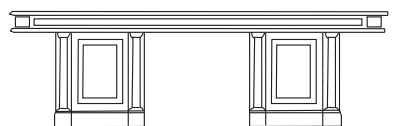

UTR 157
Tavolo riunione
Meeting table
cm 300 x 120 h 76