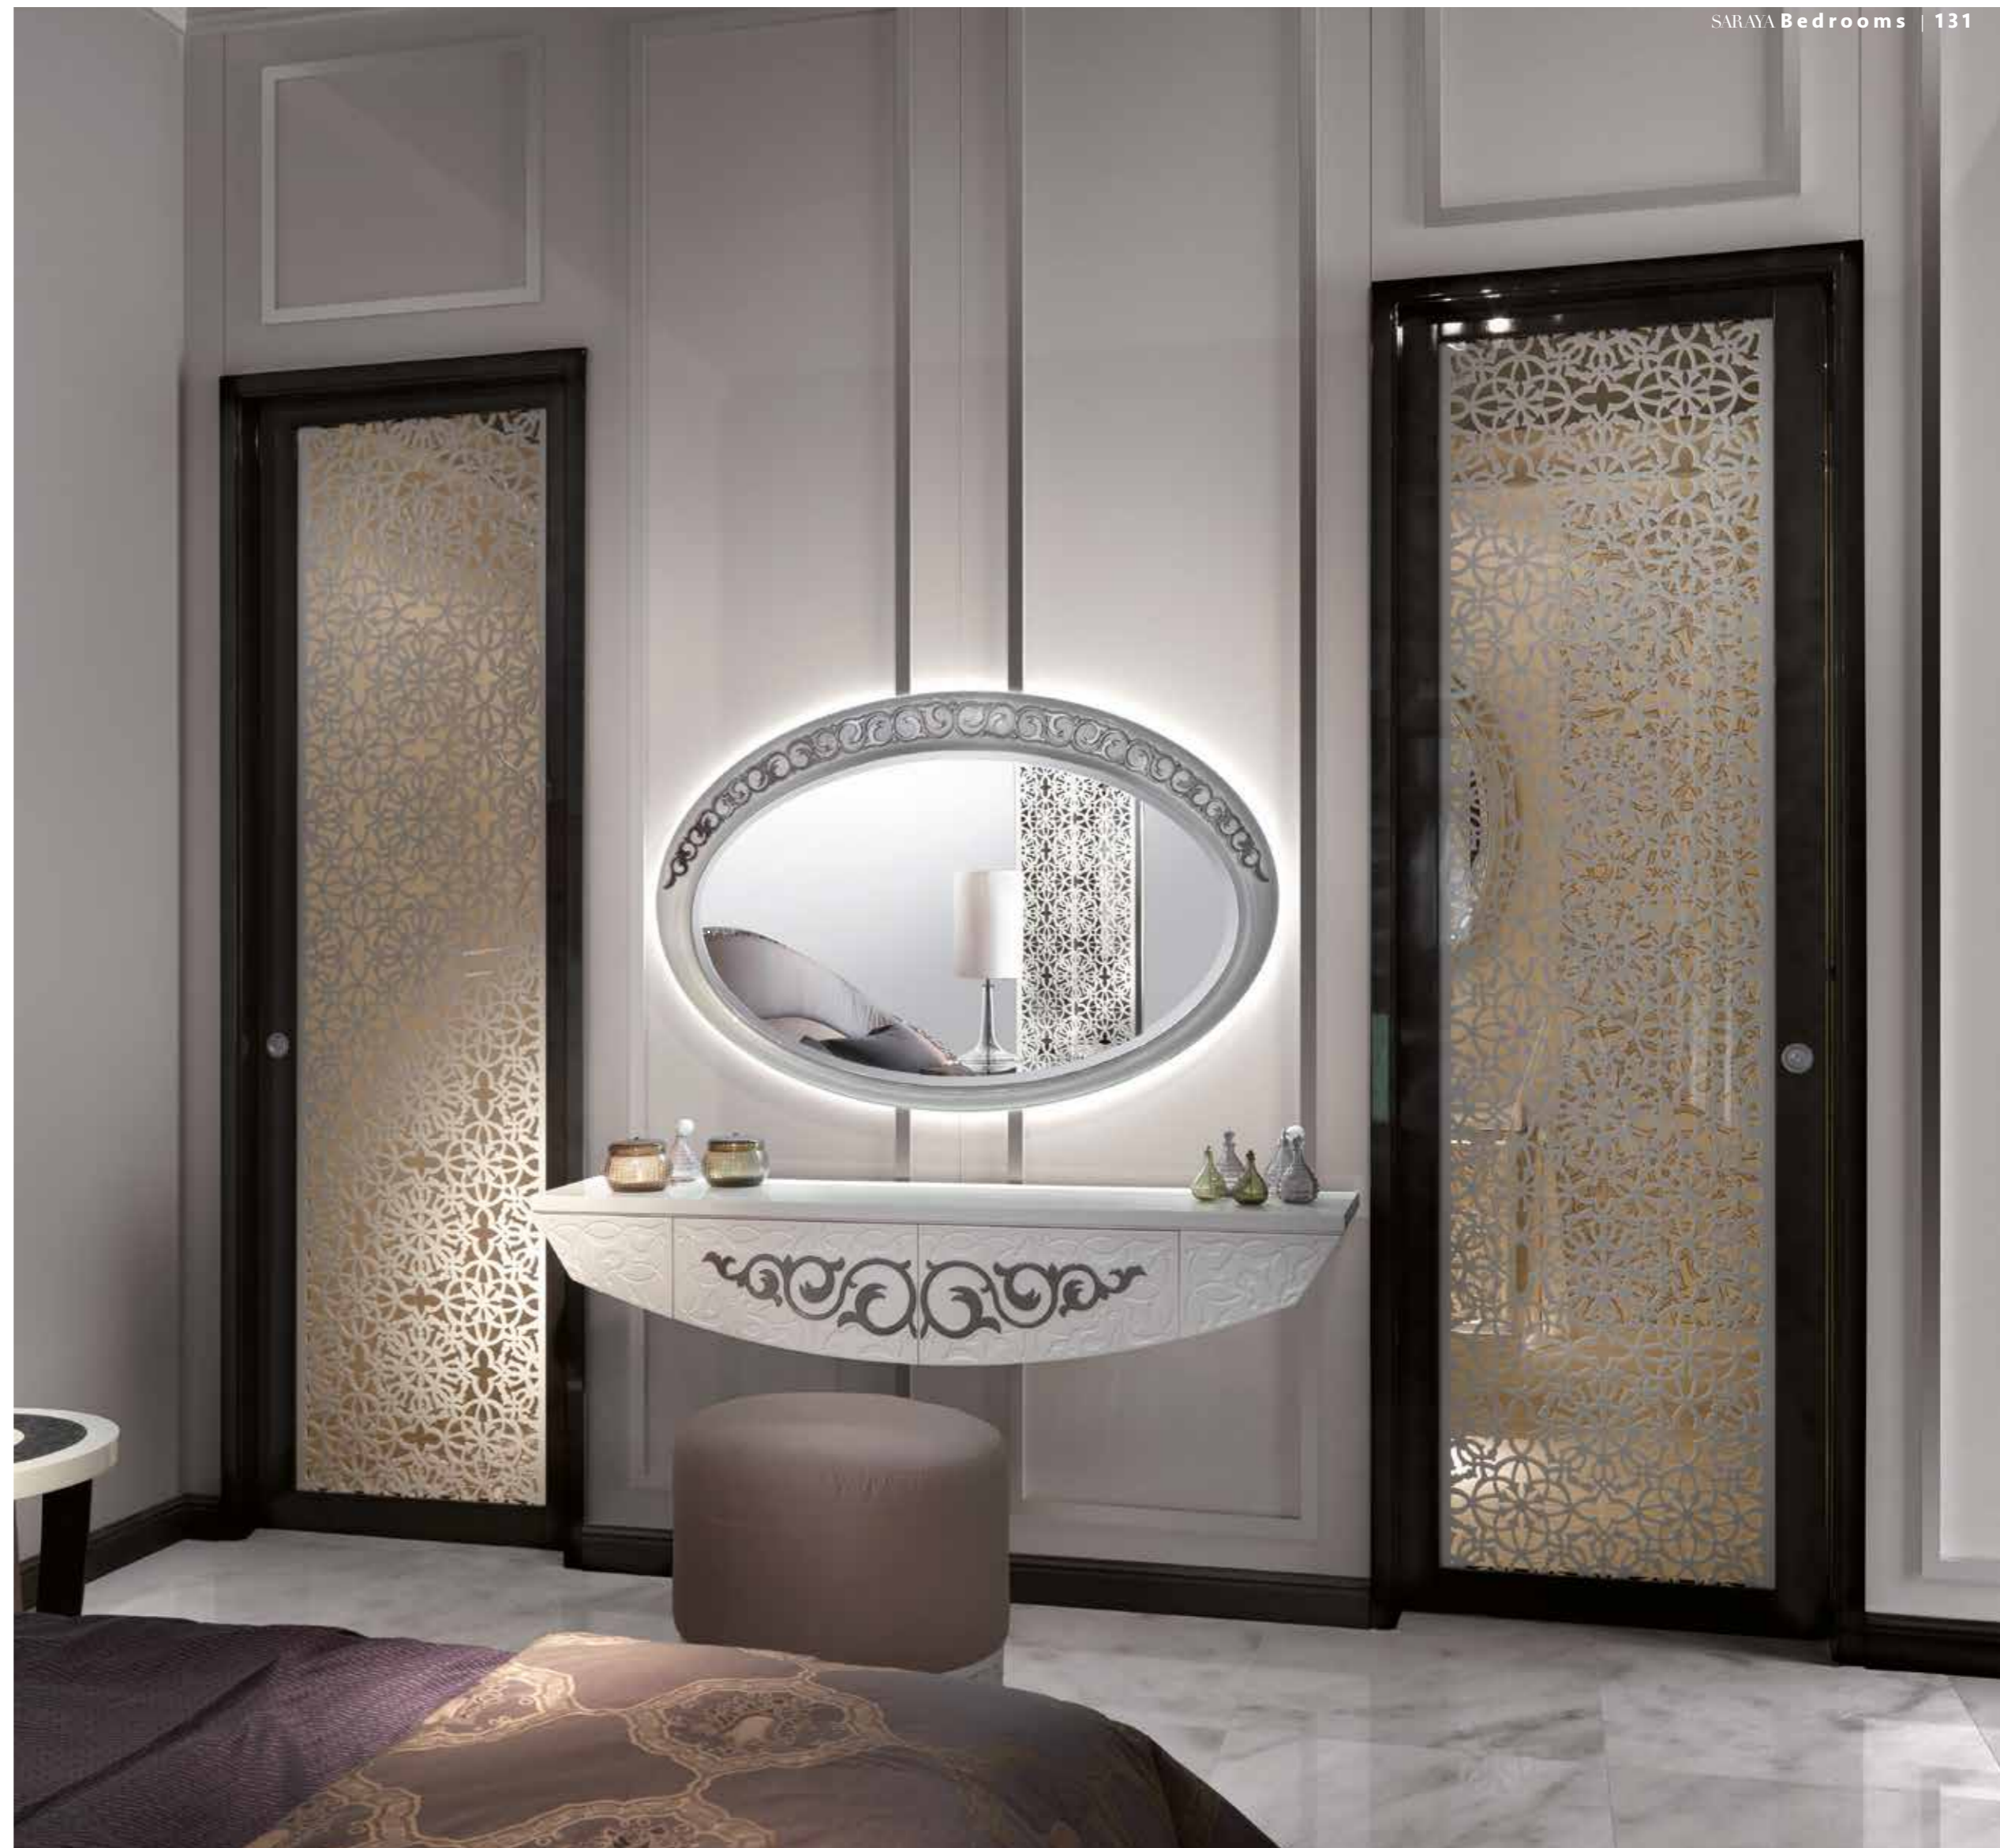

AT 630
coffee-table | cm ø60xh60

B 649
night-table | cm ø50xh59

M 648
backlit mirror | cm 130xh85

AC 648-L
console | cm 160x32xh30

P 601/FP
pouf | cm 61x50xh50
fabric C 3554

D 602 /ST
corian and glass sliding door | cm 83xh260