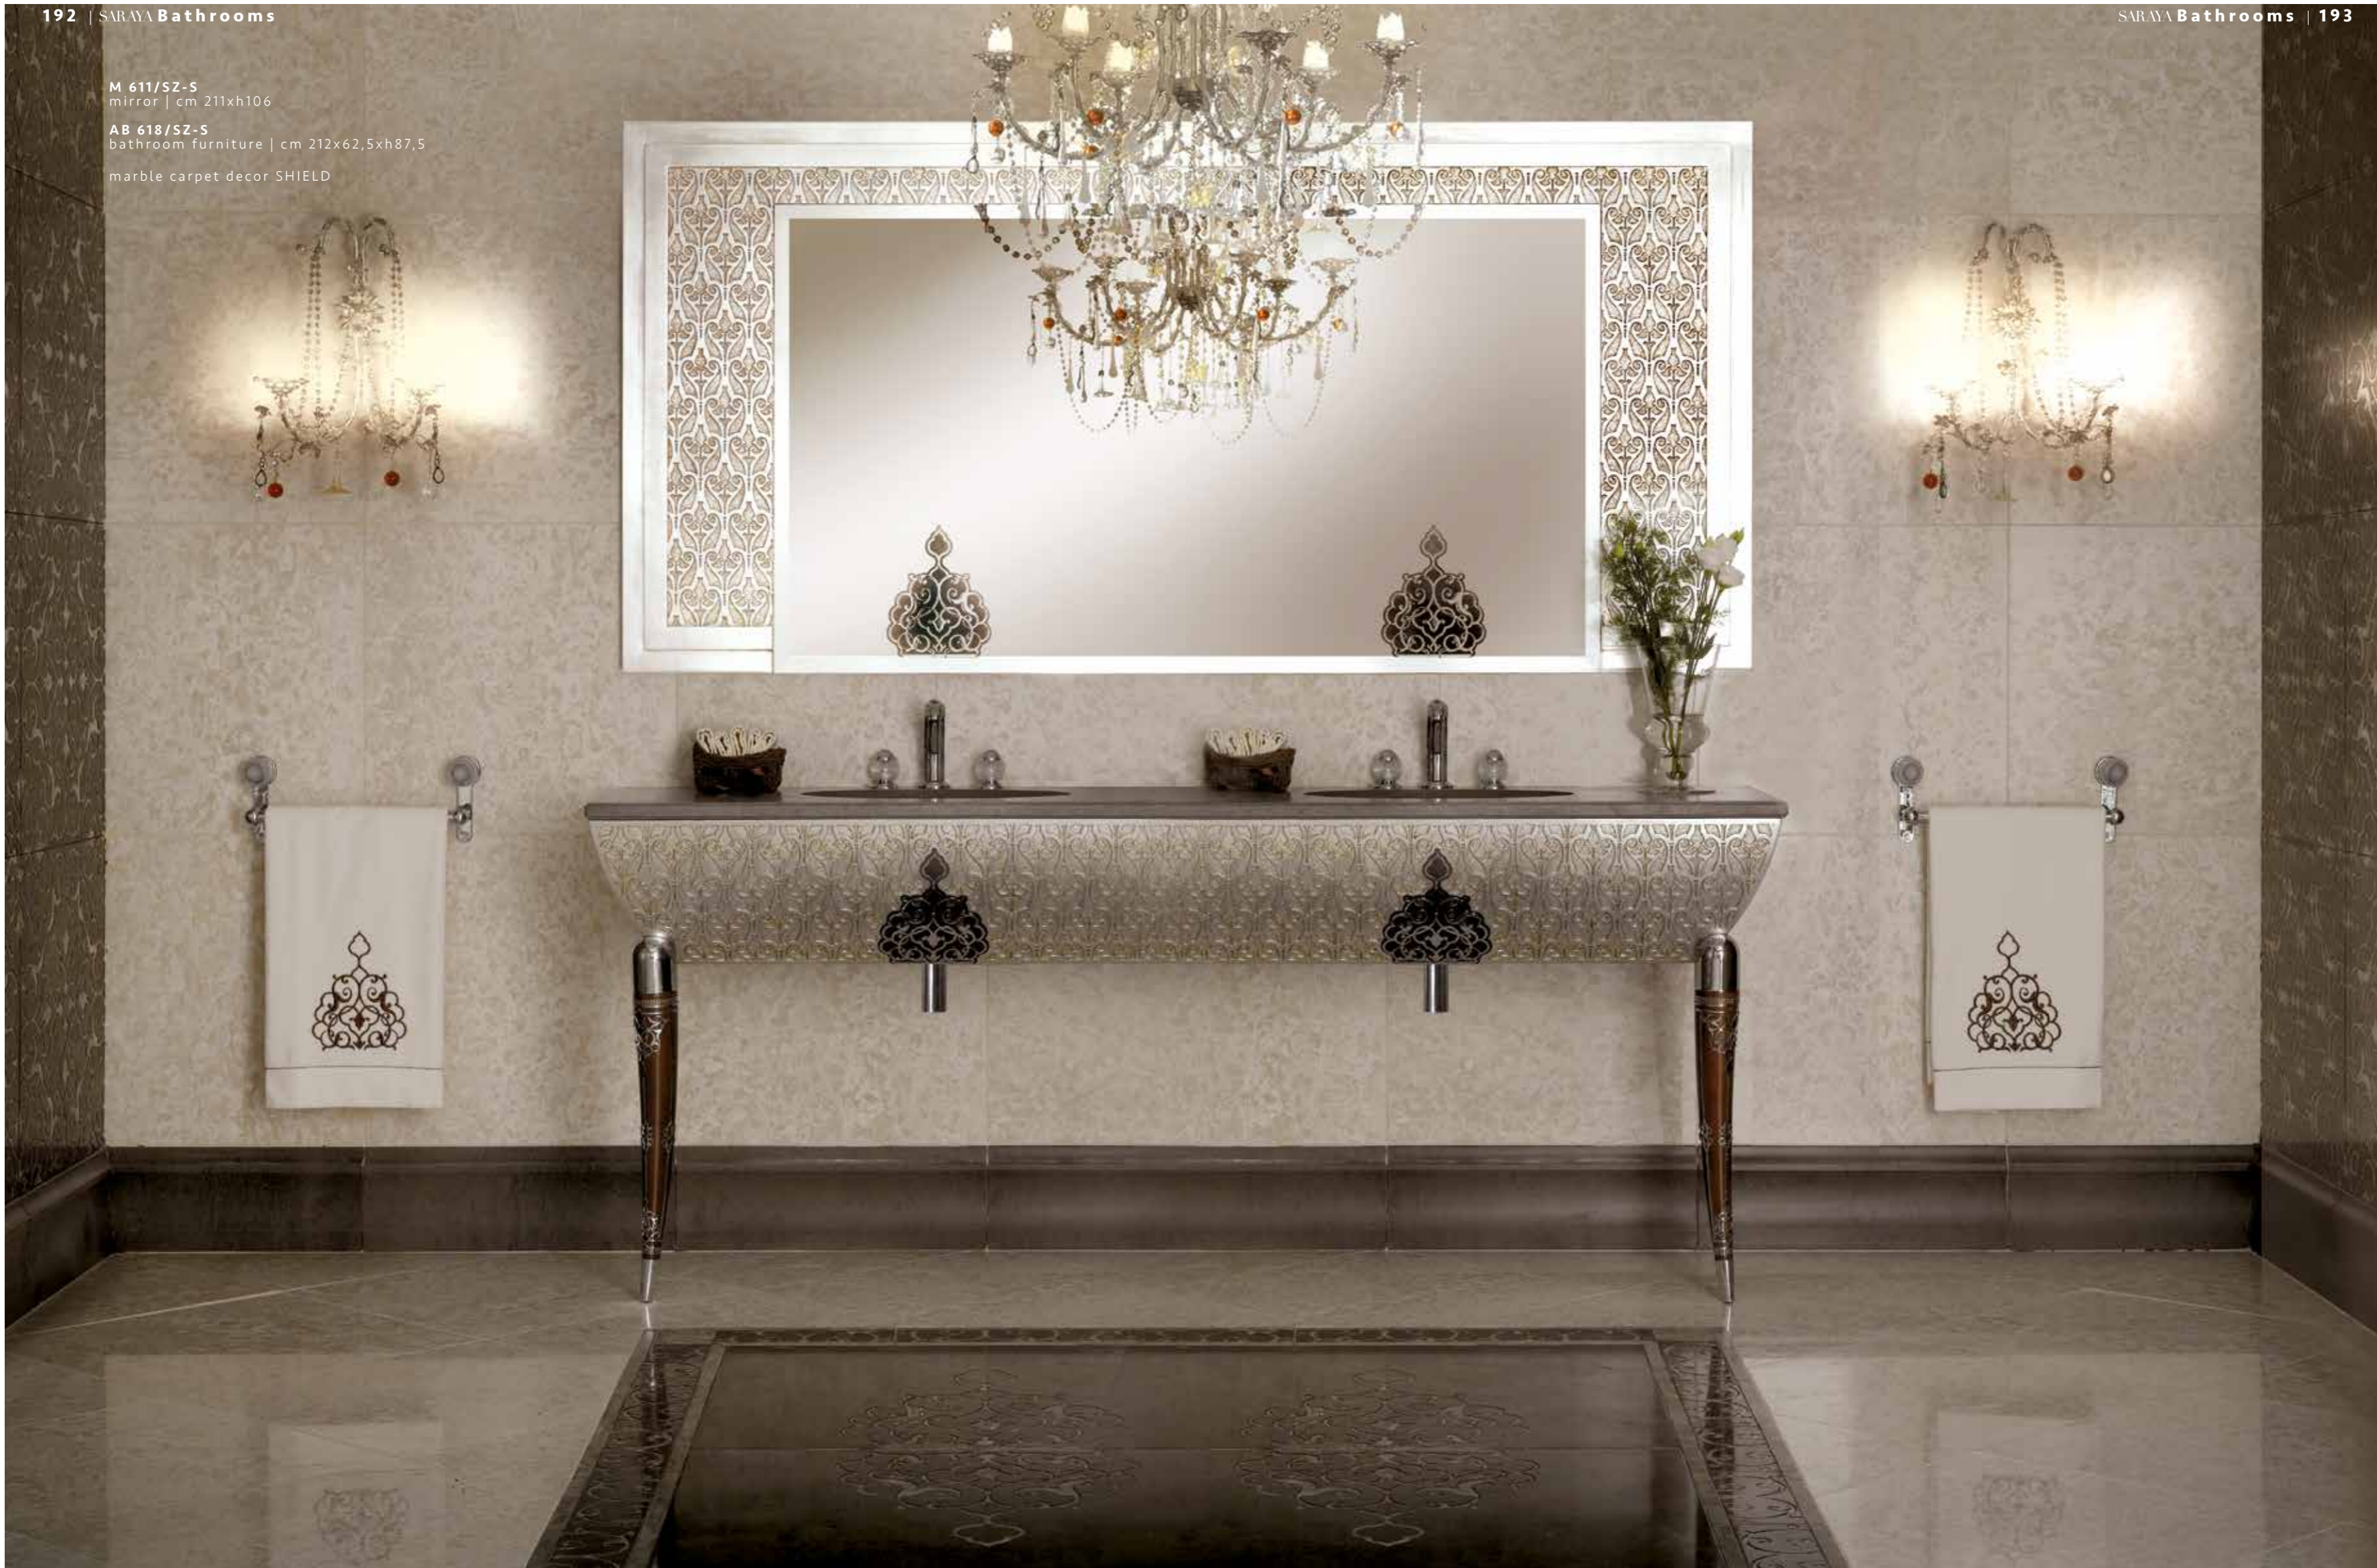

M 606/FG-D
mirror | cm ø120
AB 606/FG-D
bathroom furniture | cm 156,5x65,5xh85,5

M 611/SZ-S
mirror | cm 211x106

AB 618/SZ-S
bathroom furniture | cm 212x62,5x87,5

marble carpet decor SHIELD

M 609/SZ-S
mirror | cm 141xh106