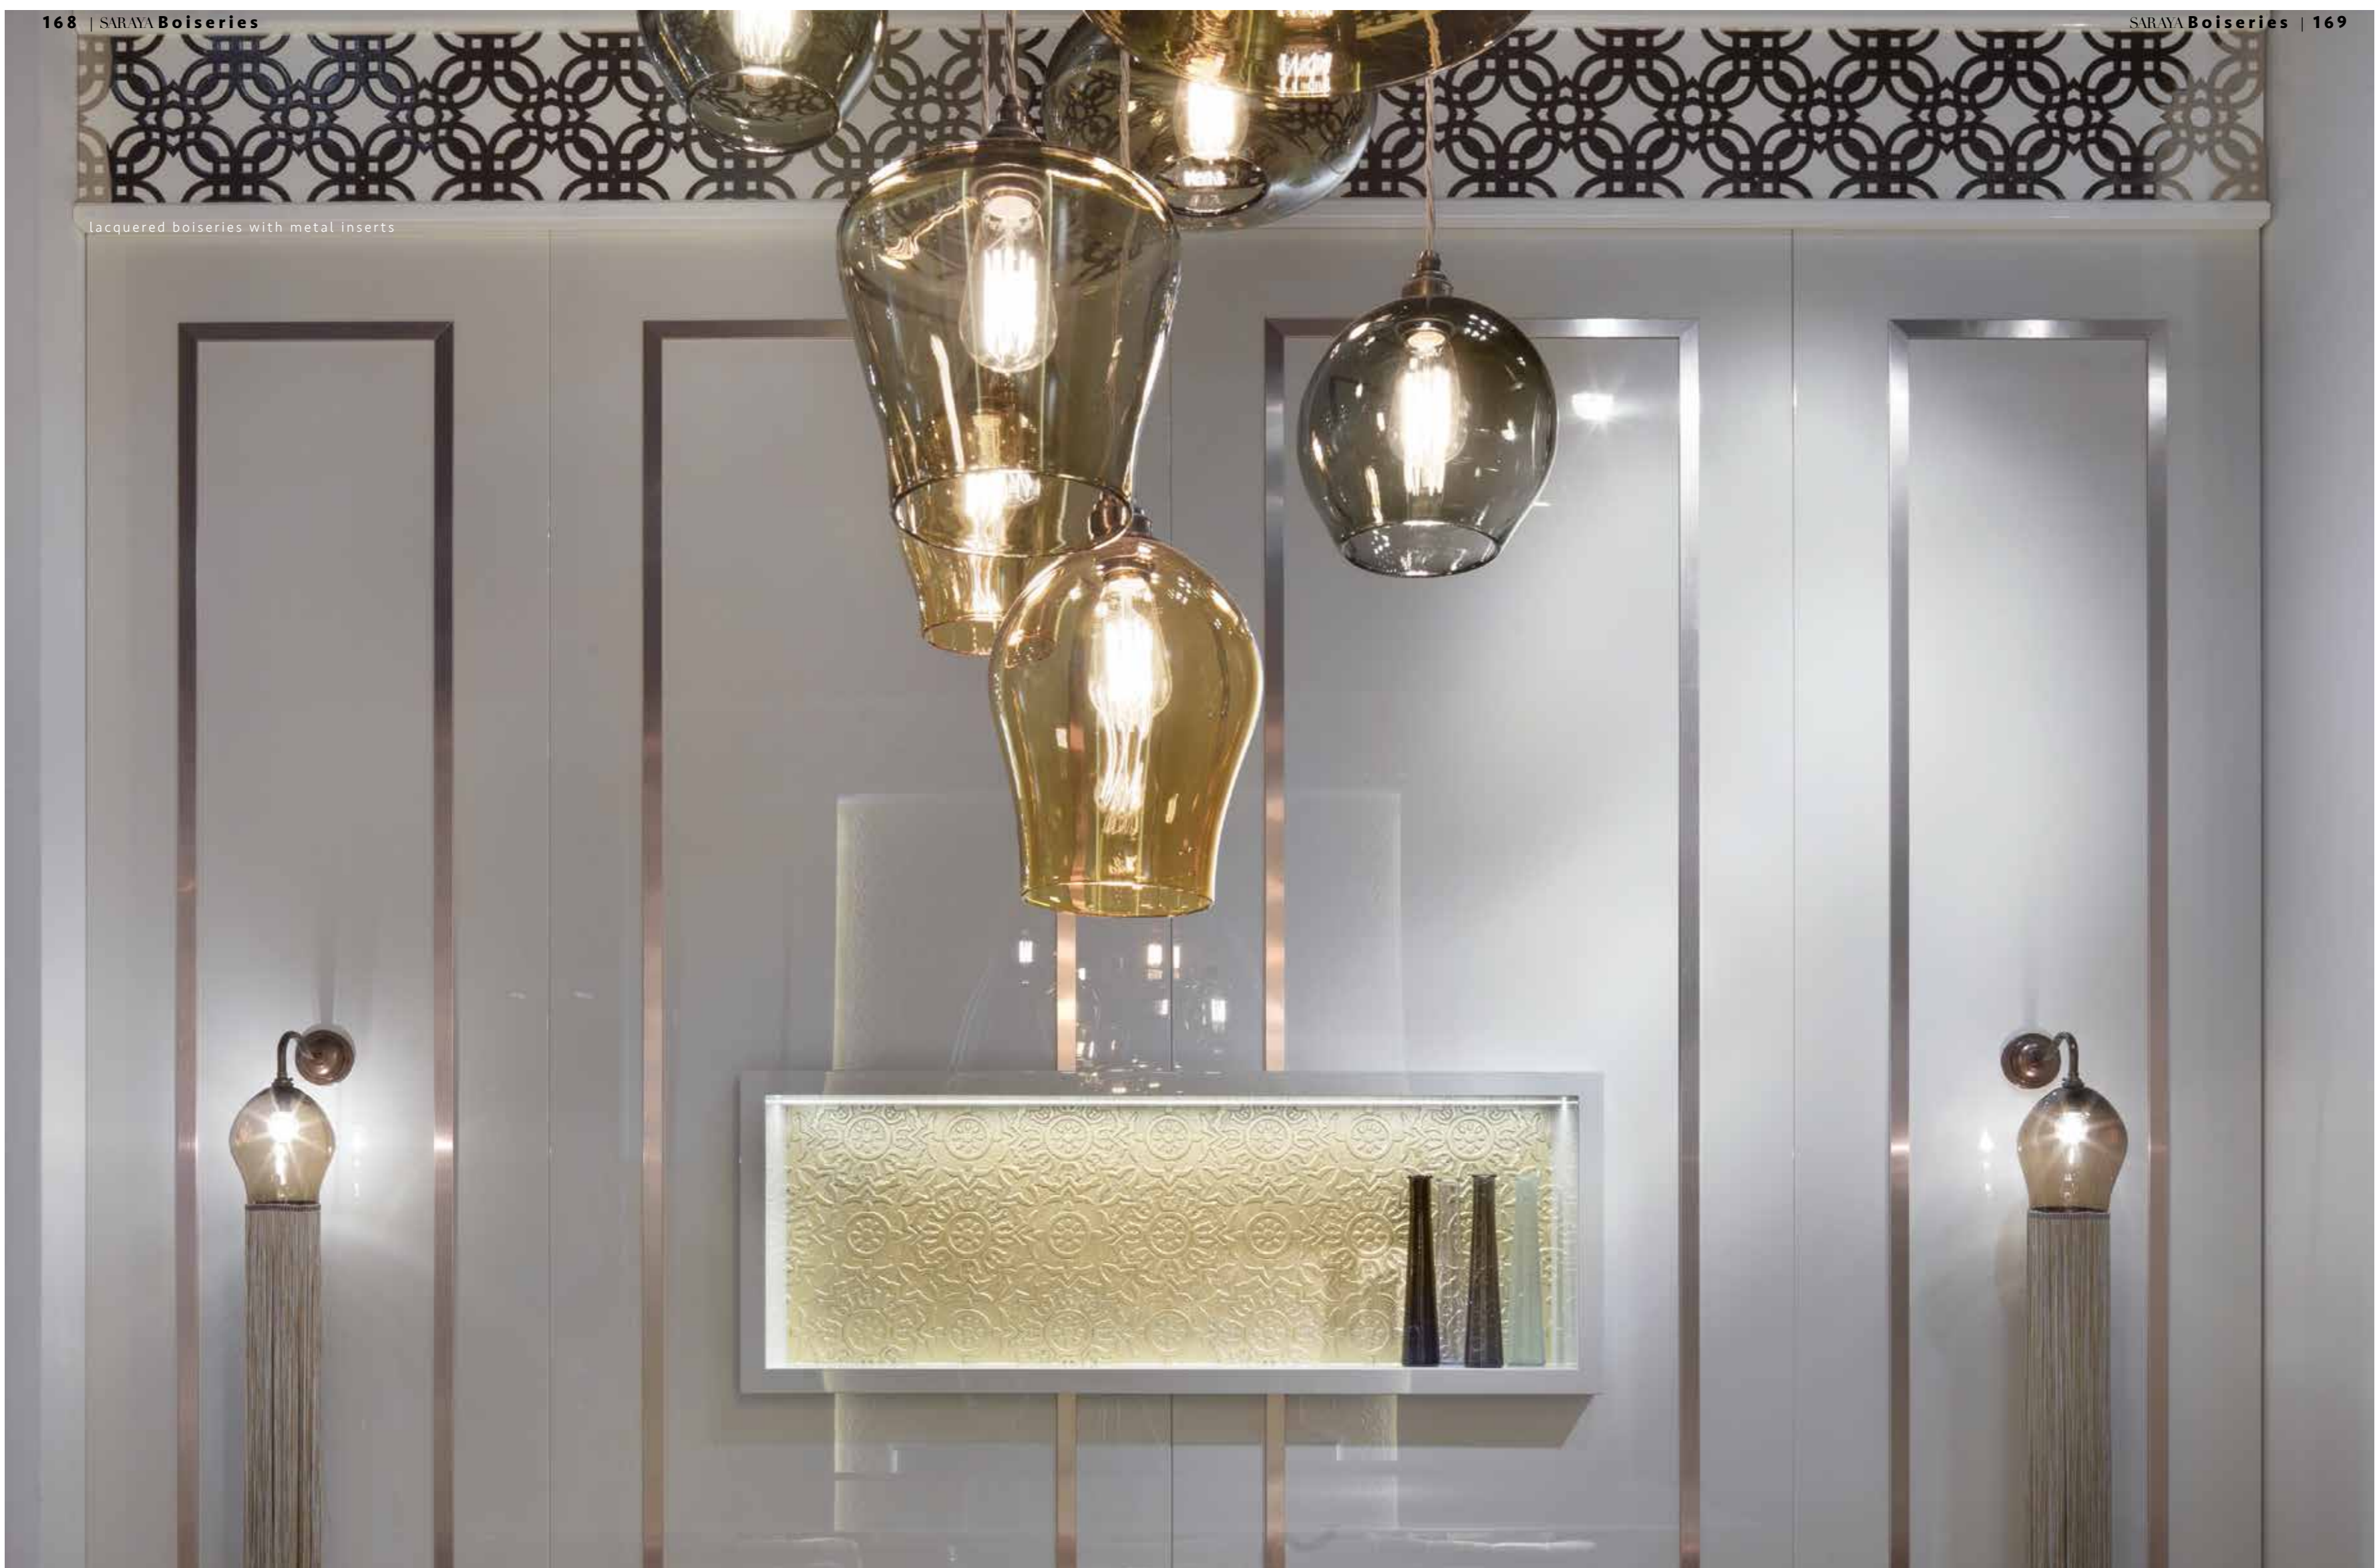

lacquered boiseries with metal inserts