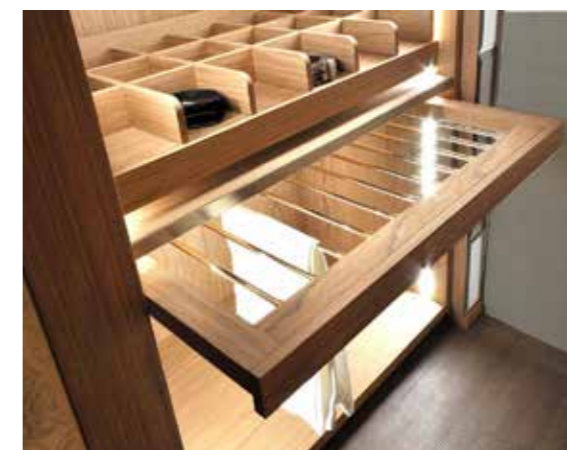

composition 3
customizable walk-in closet with sliding doors covered
with fabric B 2531 with embroidery STAR/ST | cm 317x66xh257