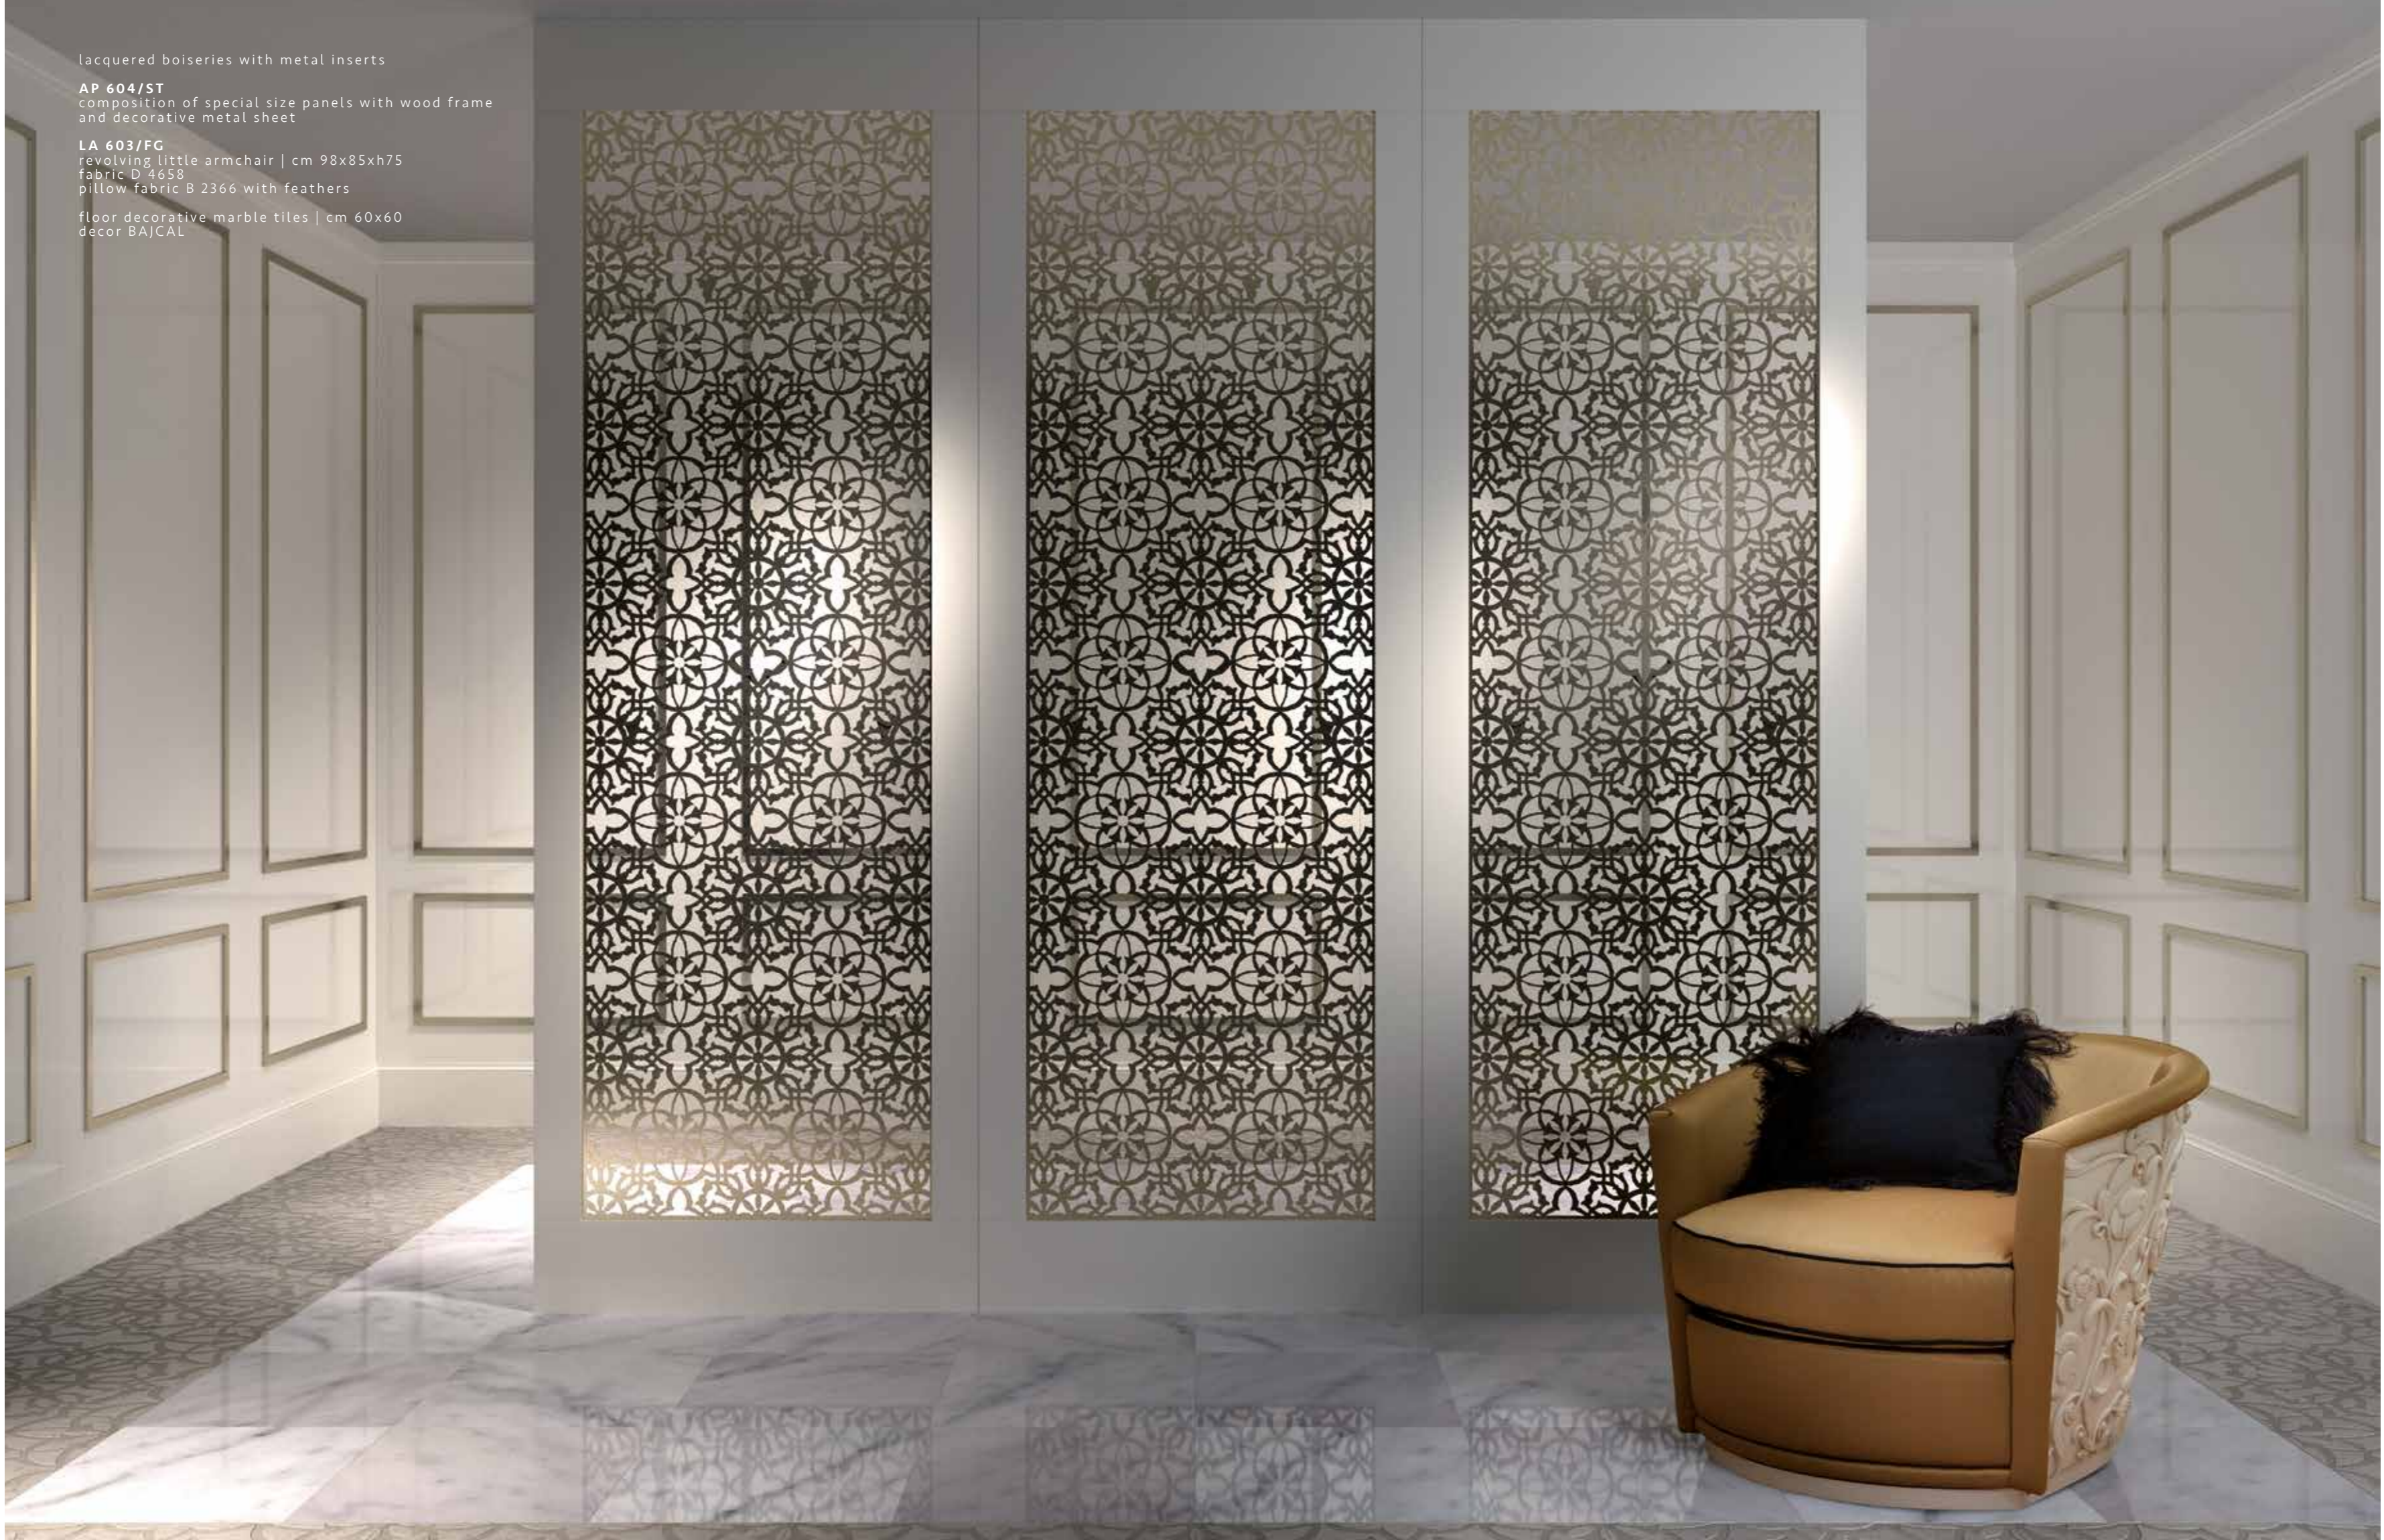

lacquered boiserie with metal inserts

AP 604/ST
composition of special size panels with wood frame
and decorative metal sheet

LA 603/FG
revolving little armchair | cm 98x85xh75
fabric D 4658
pillow fabric B 2366 with feathers

floor decorative marble tiles | cm 60x60
decor BAJCAL