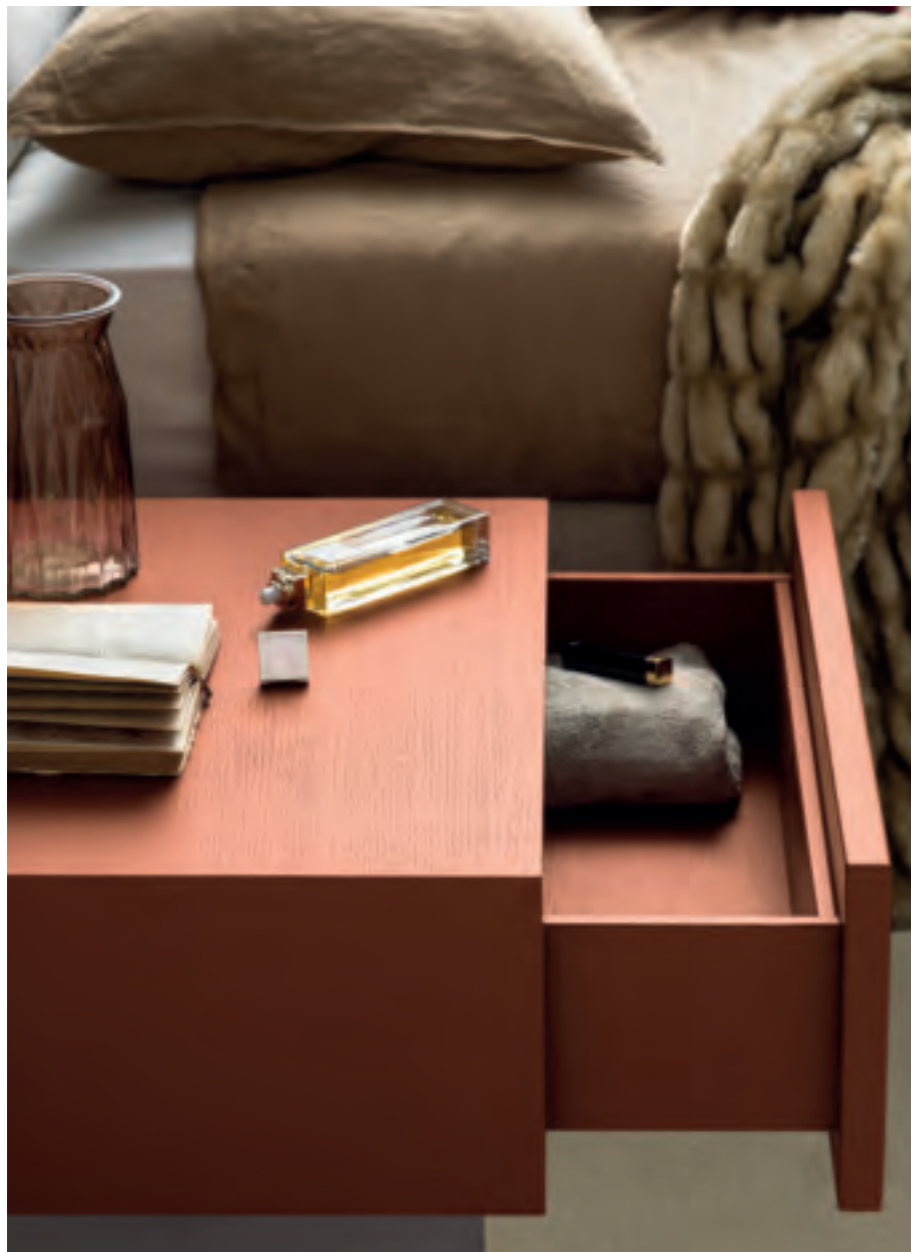

*È la leggerezza la cifra distintiva di questa composizione,
che gioca sulla quasi invisibilità degli appoggi per creare un etereo effetto sospeso.
L'alternanza di vetro e legno e le tonalità inconsuete delle laccature creano
nuovi mezzi di espressione per la creatività.
Un elemento rimane, però, punto fermo in tutte le nostre proposte:
la funzionalità studiata di ogni pezzo d'arredo.*

*Lightness is the distinctive feature of this composition,
which plays on the almost invisibility of the supports to create an ethereal suspended effect.
The alternation of glass and wood and the unusual shades of the lacquers create
new means of expression for creativity.
One element remains, however, a fixed point in all our proposals:
the studied functionality of each piece of furniture.*